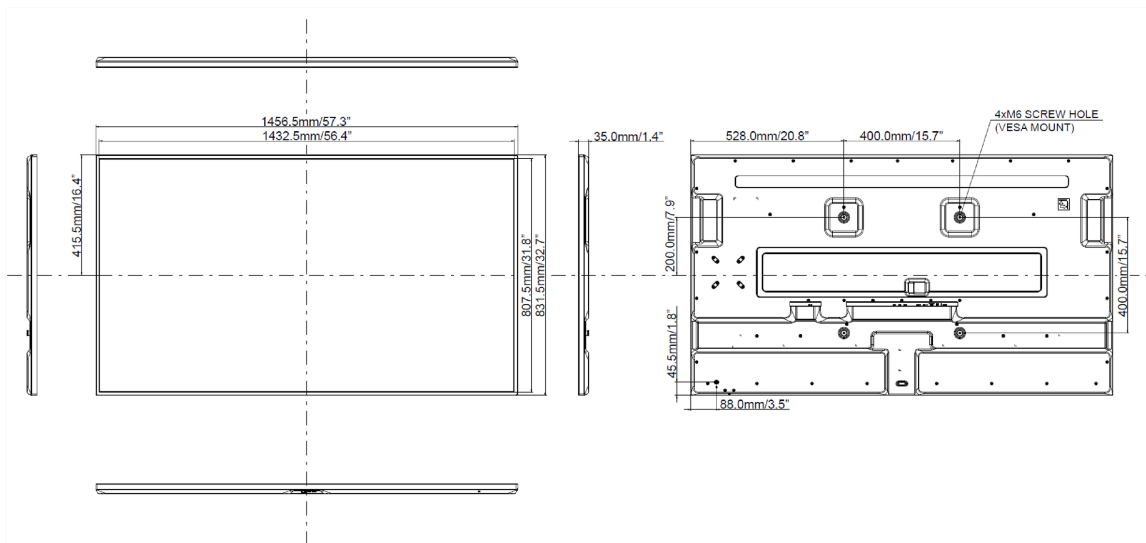

ProLite LH6570UHB

© IIYAMA CORPORATION. ALL RIGHTS RESERVED