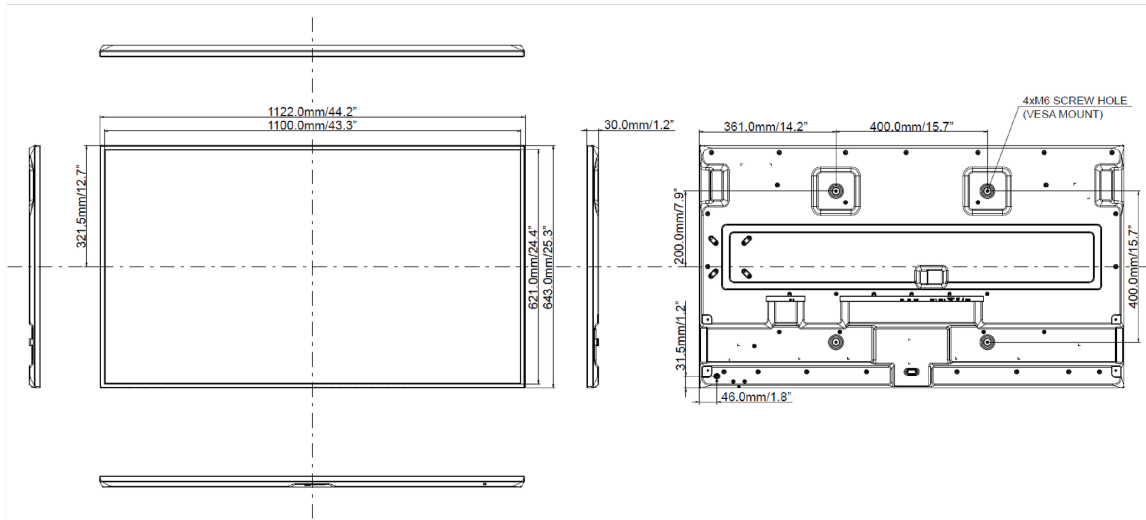

ProLite LH5070UHB

All trademarks and registered trademarks acknowledged. E & O E. Specification subject to change without notice. All LCD's comply with ISO-9241-307:2008 in connection with pixel defects.

© IYAMA CORPORATION. ALL RIGHTS RESERVED