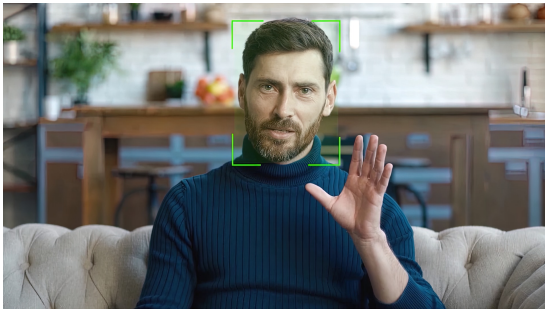

**UNIFIED COMMUNICATIONS****INFORMATION****4K Huddle/Conference webcam with autofocus**

The 13MP UC CAM80UM featuring 2D and 3D denoising technologies delivers sensational smoothness and detail, even in low light conditions. An integrated 2 microphone array detects audio from up to 4 metres away. Easy to set-up and supporting 360-degree horizontal rotation with 10-degree angle adjustment, this huddle space camera supports all the leading conferencing software like Zoom, Skype, Microsoft Teams and more.

### 80° field of view

The field of view means the viewable area one can see through the camera lens. It translates directly to how much of your meeting space will be visible to the participants joining remotely. An 80° FoV is perfect for huddle spaces which usually seat two to four people.

### Auto-focus & TLens®

With the TLens® technology guaranteeing seamless transitions, your camera can quickly focus on your face, from the moment you sit in front of the lens to start the meeting.

### Clear, crisp and natural audio

Featuring an advanced noise reduction algorithm, the integrated 2-element mic array detects audio from up to 4 metres away, delivering high quality audio free from any annoying background noise or distortion.