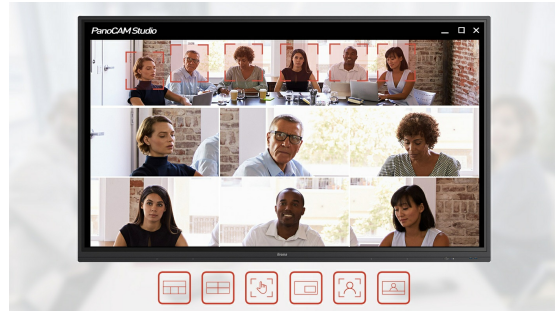

The auto tracking technology not only recognizes and zooms in on meeting participants, but it also follows the speakers as they move about the room. Compatible with all the leading conferencing software like Zoom, Skype, Microsoft Teams and others.

### 180° field of view

The field of view means the observable area one can see through the camera lens. It translates directly to how much of your meeting space will be visible to the participants joining remotely. A 180-degree FoV makes everybody at the table clearly visible, even those close to the camera or seated at the edges of the room.

### Six predefined video layouts

Simply tap the top of the camera to switch between the different layout options. From one-way lecturing to multi-party brainstorming, this camera can cover it all.

### Auto-framing

With intelligent face detection and voice localization, the camera tracks whoever is speaking and smoothly switches between presenters automatically adjusting to best fit participant location and quantity. It not only recognizes and zooms in on meeting participants, but also tracks speakers as they move about the room.