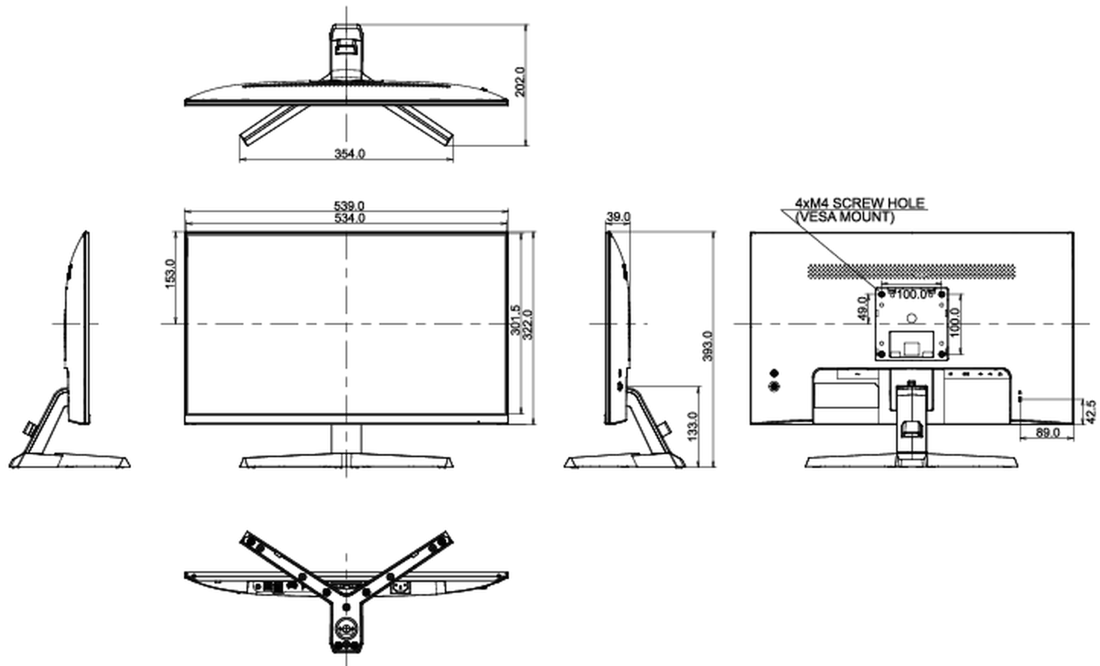

Other

quick start guide, safety guide

06 POWER MANAGEMENT

Power supply unit

internal

Power supply

AC AC - 100V, 240/V, 50Hz

Power usage

18W typical, 0.5W stand by, 0.3W off mode

07 SUSTAINABILITY

Regulations

CE, TÜV-Bauart, EAC, RoHS support, ErP, ENERGY STAR®, WEEE, REACH

Energy efficiency class (Regulation (EU) 2017/1369)

E

REACH SVHC

above 0.1%: Lead

08 DIMENSIONS / WEIGHT

Product dimensions W x H x D

539 x 393 x 202mm

Box dimensions W x H x D

606 x 400 x 137mm

Weight (without box)

3.7kg

Weight (with box)

5.1kg

EAN code

4948570119202

All trademarks and registered trademarks acknowledged. E & O E. Specification subject to change without notice. All LCD's comply with ISO-9241-307:2008 in connection with pixel defects.