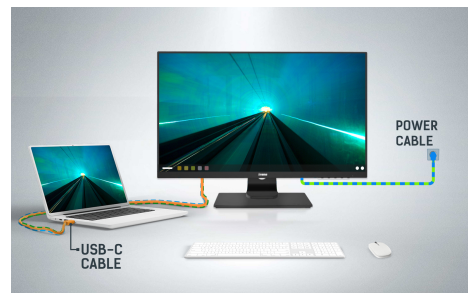

### 27" IPS monitor with USB-C

Equipped with a USB-C connector, the XUB2792HSC allows you to simplify your workspace by using a single cable to power and charge the notebook from the monitor. The IPS matrix offers accurate and consistent colour reproduction with wide viewing angles. The blue light reducer function with flicker free LCD technology reduce eye strain and offer a more comfortable viewing experience. Supplied with a height-adjustable stand featuring swivel function, the XUB2792HSC allows you to easily adjust the screen position to your preferences.

IPS Technology

IPS displays are best known for wide viewing angles and natural, highly accurate colours. They are especially suited for colour-critical applications.

USB-C

With one wire you can charge your laptop, connect video (DP-alt mode) and connect with your peripherals through the build in USB 3.0 HUB.

## 01 DISPLAY CHARACTERISTICS

<b>Design</b>	3-side borderless
<b>Diagonal</b>	27", 68.6cm
<b>Panel</b>	IPS LED, matte finish
<b>Native resolution</b>	1920 x 1080 @75Hz (2.1 megapixel Full HD)
<b>Aspect ratio</b>	16:9
<b>Panel brightness</b>	250 cd/m <sup>2</sup>
<b>Static contrast</b>	1000:1
<b>Advanced contrast</b>	80M:1
<b>Response time (GTG)</b>	4ms
<b>Viewing zone</b>	horizontal/vertical: 178°/178°, right/left: 89°/89°, up/down: 89°/89°
<b>Colour support</b>	16.7mIn (sRGB: 99%; NTSC: 72%)
<b>Horizontal Sync</b>	30 - 85kHz
<b>Viewable area W x H</b>	597.8 x 336.3mm, 23.5 x 13.2"
<b>Pixel pitch</b>	0.311mm
<b>Colour</b>	matte, black

## 02 INTERFACES / CONNECTORS / CONTROLS

<b>Signal input</b>	HDMI x1 DisplayPort x1 USB-C x1 (Power delivery 65W)
<b>USB HUB</b>	x2 (v.3.0 (DC5V, 900mA))
<b>HDCP</b>	yes
<b>Headphone connector</b>	yes