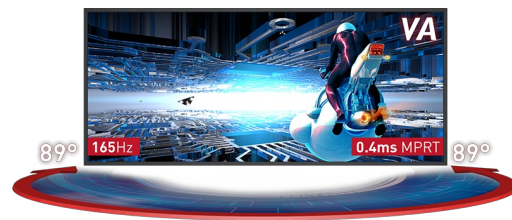

VA panel technology with 165Hz support and 0.4ms MPRT

The monitor guarantees excellent contrast ratio making all the nuances between the light and dark colours clearly visible and provides an outstanding 0.4ms Moving Picture Response Time (MPRT) with 165Hz support.