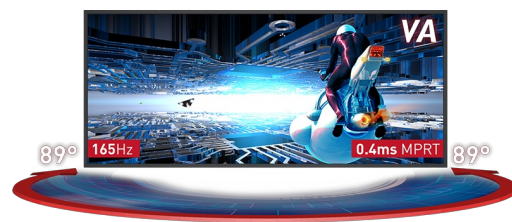

Immerse yourself in the game with the curved GB3467WQSU Red Eagle with FreeSync Premium

Inspired by the curve of the human eye, the 1500R curved VA panel with 165Hz refresh rate, 0.4ms MPRT and the 3440x1440 resolution, guarantees superb image quality and a comfortable and very realistic viewing experience.

The height adjustable stand ensures total flexibility for your perfect screen position. Customize the screen settings using the predefined and custom gaming modes along with the Black Tuner function to give you total control over the dark scenes and make sure details are always clearly visible.

CURVED DESIGN 1500R

The 1500R curvature of the screen guarantees a realistic and comfortable viewing experience allowing you to really immerse yourself in the game.

VA panel technology with 165Hz support and 0.4ms MPRT

The monitor guarantees excellent contrast ratio making all the nuances between the light and dark colours clearly visible and provides an outstanding 0.4ms Moving Picture Response Time (MPRT) with 165Hz support.