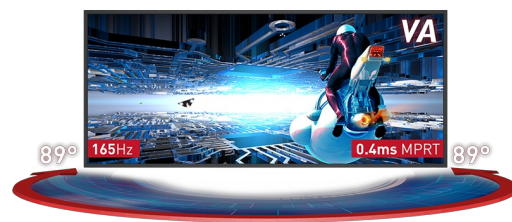

**Immerse yourself in the game with the curved GB3467WQSU Red Eagle with FreeSync Premium.**

Inspired by the curve of the human eye, the 1500R curved VA panel with 165Hz refresh rate, 0.4ms MPRT and the 3440x1440 resolution, guarantees superb image quality and a comfortable and very realistic viewing experience.

The height adjustable stand ensures total flexibility for your perfect screen position. Customize the screen settings using the predefined and custom gaming modes along with the Black Tuner function to give you total control over the dark scenes and make sure details are always clearly visible.

**KRYTÝ NÁVRH 1500R**

Křivka obrazovky 1500R, inspirovaná křivkou lidského oka, zaručuje realistický a pohodlný zážitek ze sledování, který vám umožní ponořit do hry.

**VA panel technology with 165Hz support and 0.4ms MPRT**

The monitor guarantees excellent contrast ratio making all the nuances between the light and dark colours clearly visible and provides an outstanding 0.4ms Moving Picture Response Time (MPRT) with 165Hz support.