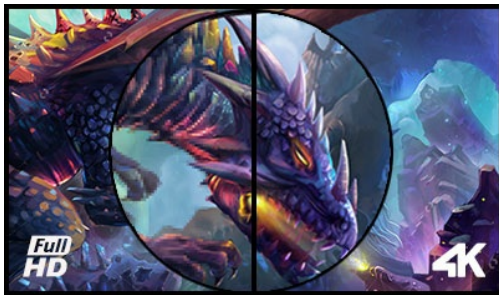

43” 4K gaming monitor guaranteeing superb image quality

Packed into a superb VA matrix, the 8.3 million pixels (3840 x 2160) make the G-Master G4380UHSU an ideal screen for PC gamers looking to upgrade to 4K. Featuring 0.4ms MPRT response time and supporting 144Hz over DisplayPort, the monitor allows you to make split second decisions and forget about ghosting effects or smearing issues.

Black Tuner function delivers greater viewing performance in shadowed areas and with FreeSync Premium on board, you can be sure your favourite games will from now on look incredibly crisp and realistic.

4K

UHD resolution (3840x2160), better known as 4K, offers a gigantic viewable area with 4 times more information and work space than a Full HD screen. Due to the high DPI (dots per inch), it displays an incredibly sharp and crisp image.