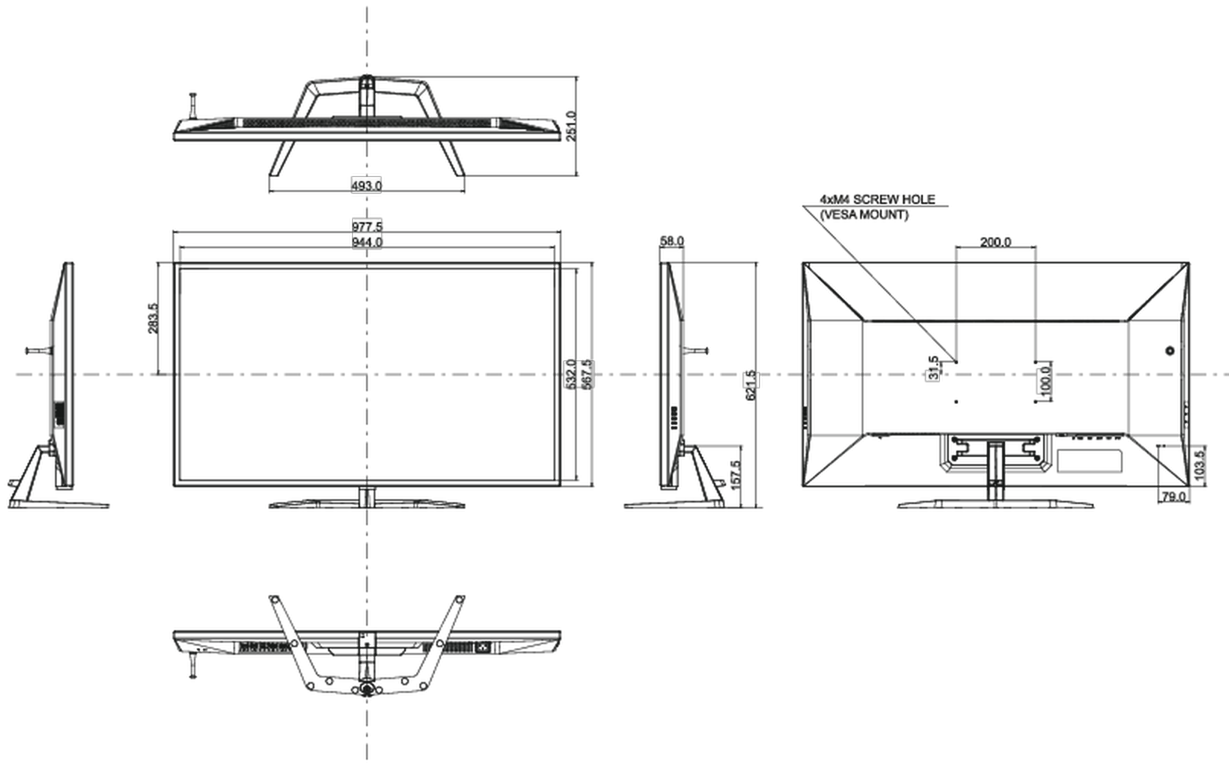

## 08 DIMENSIONES / PESO

Producto dimensiones W x H x D	977.5 x 621.5 x 251mm
Peso (sin caja)	14.9kg
Peso (sin soporte)	13.1kg
Código EAN	4948570118526

*All trademarks and registered trademarks acknowledged. E & O E. Specification subject to change without notice. All LCD's comply with ISO-9241-307:2008 in connection with pixel defects.*