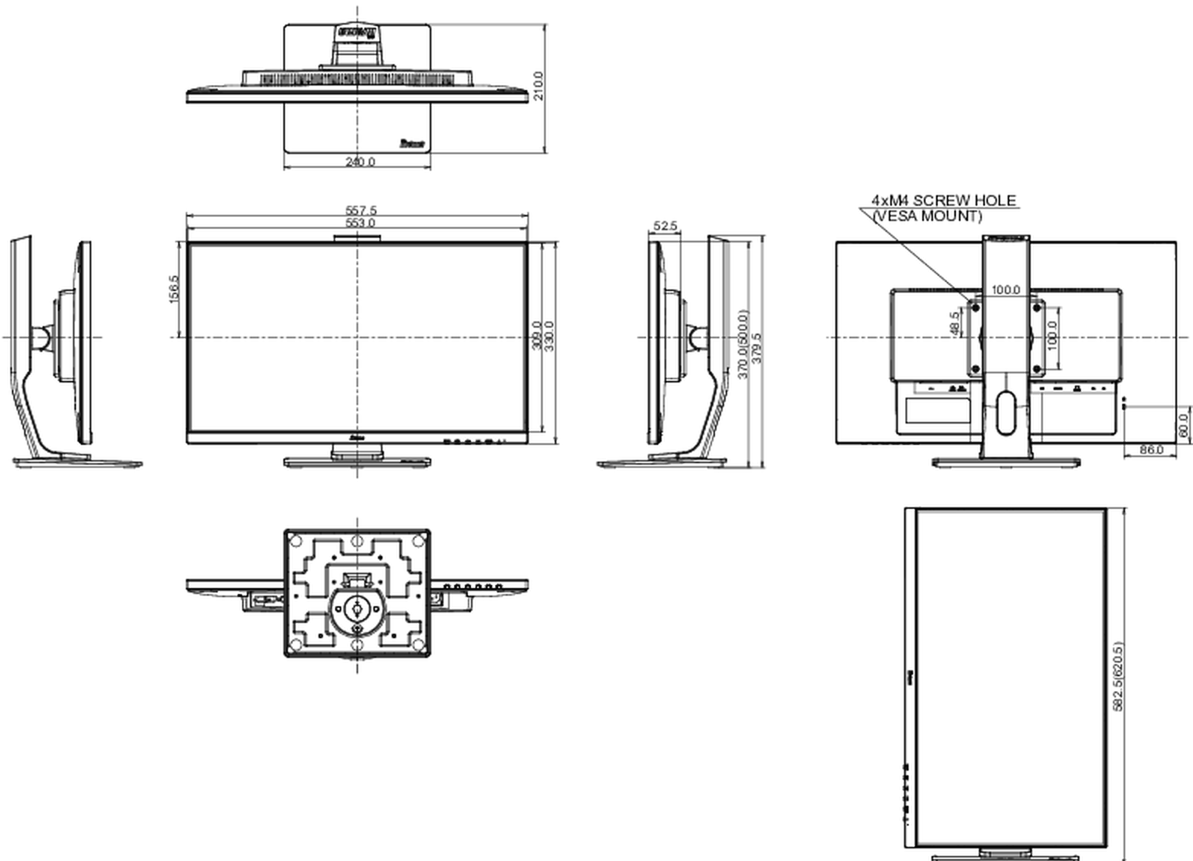

## 04 MECHANICAL

Display position adjustments	height, pivot (rotation), swivel, tilt
Height adjustment	130mm
Rotation (PIVOT function)	90°
Swivel stand	90°; 45° left; 45° right
Tilt angle	22° up; 5° down
VESA mounting	100 x 100mm
Cable management system	yes

## 08 DIMENSIONS / WEIGHT

Product dimensions W x H x D	557.5 x 370 (500) x 210mm
Box dimensions W x H x D	695 x 415 x 190mm
Weight (without box)	5.5kg
Weight (with box)	7.1kg
EAN code	4948570118656

*All trademarks and registered trademarks acknowledged. E & O E. Specification subject to change without notice. All LCD's comply with ISO-9241-307:2008 in connection with pixel defects.*