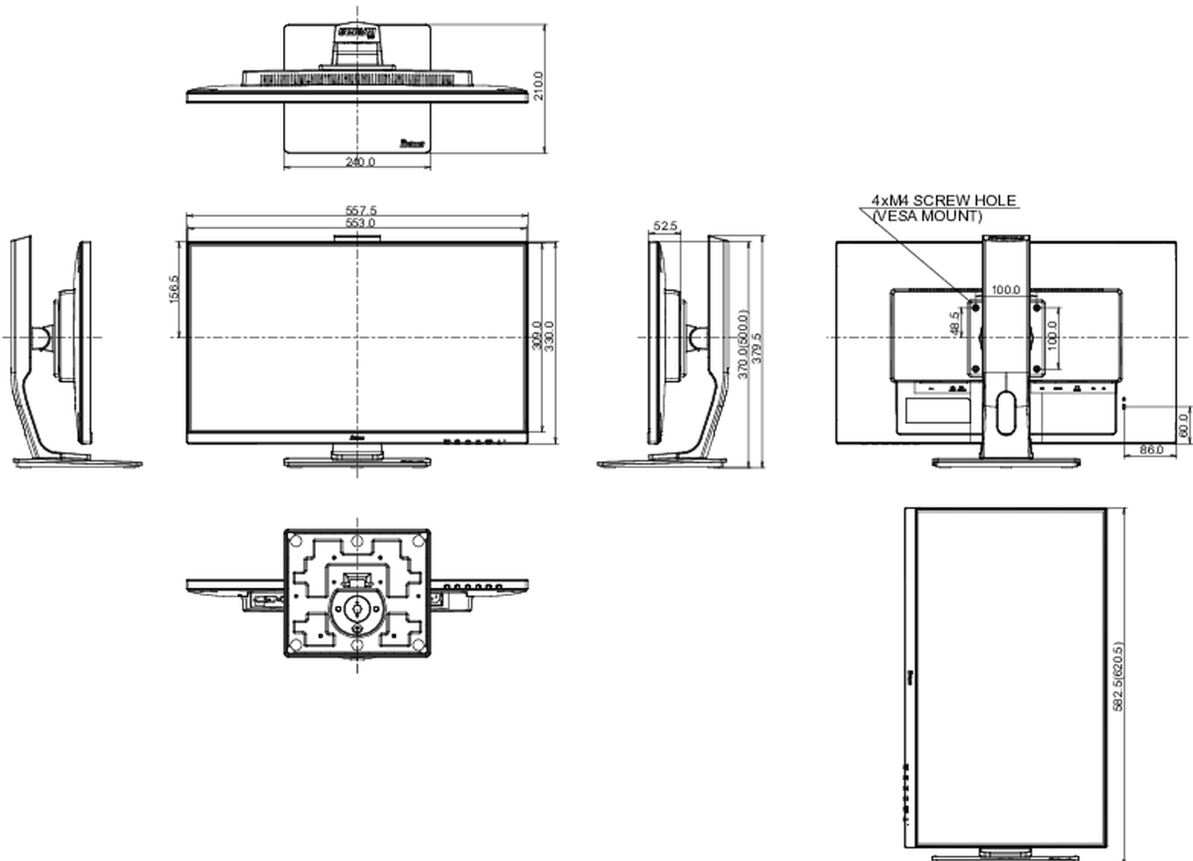

04 MECHANICAL

Display position adjustments	height, pivot (rotation), swivel, tilt
Height adjustment	130mm
Rotation (PIVOT function)	90°
Swivel stand	90°; 45° left; 45° right
Tilt angle	22° up; 5° down
VESA mounting	100 x 100mm
Cable management system	yes

05 ACCESSORIES INCLUDED

Cables	power, USB, HDMI
Other	quick start guide, safety guide

06 POWER MANAGEMENT

Power supply unit	internal
Power supply	AC 100 - 240V, 50/60Hz
Power usage	22W typical, 0.5W stand by, 0.26W off mode

07 SUSTAINABILITY

Regulations	CE, TÜV-GS, EAC, RoHS support, ErP, WEEE, EPEAT, REACH, UKCA
Energy efficiency class (Regulation (EU) 2017/1369)	F
REACH SVHC	above 0.1%: Lead

08 DIMENSIONS / WEIGHT

Product dimensions W x H x D	557.5 x 370 (500) x 210mm
Box dimensions W x H x D	695 x 415 x 190mm
Weight (without box)	5.5kg
Weight (with box)	7.1kg
EAN code	4948570118656