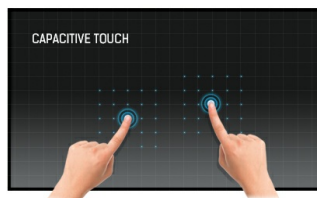

22" P-CAP 10pt multi-touch monitor featuring IPS panel technology

With its Full HD (1920x1080) resolution and accurate Projective Capacitive 10 point touch technology, the ProLite T2251MSC-B1 delivers seamless and accurate touch response. Featuring IPS LCD screen technology, it offers exceptional colour performance and wide viewing angles, making it a perfect choice for a vast array of interactive applications. The flexible stand can be positioned at several angels creating a comfortable and ergonomic user experience. In addition, the edge-to-edge glass and ultra slim design creates an eye-catching finish. The ProLite T2251MSC-B1 is the ideal solution for interactive signage, instore retail, POS and interactive presentations.