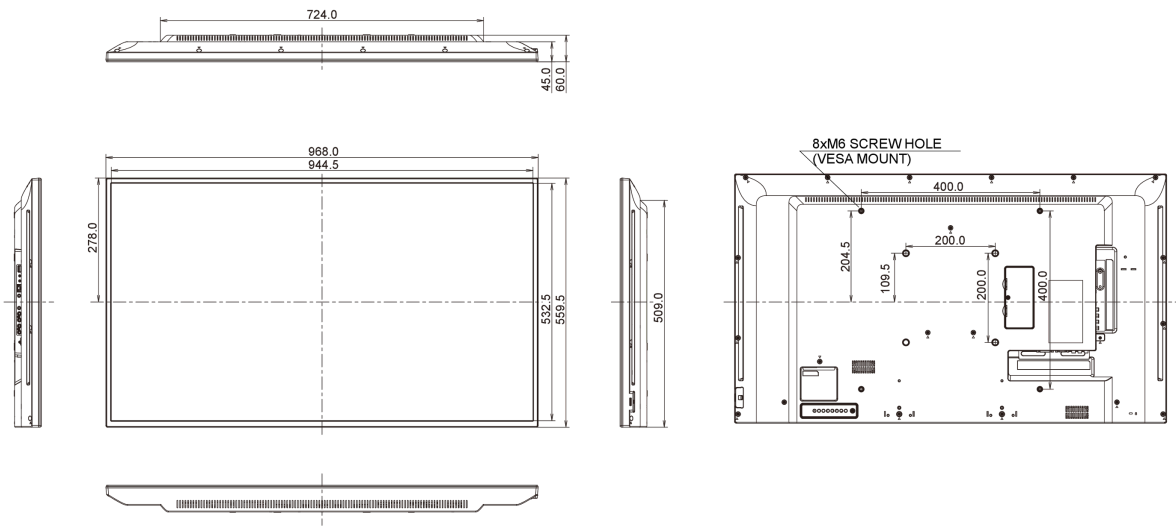

09 DIMENZIJE / TEŽINA

Dimenzije proizvoda Š x V x D	968 x 559.5 x 61mm
Dimenzije kutije Š x V x D	1070 x 696 x 159mm
Težina (bez kutije)	8.7kg
Težina (sa kutijom)	10.75kg
EAN kod	4948570119493

All trademarks and registered trademarks acknowledged. E & O E. Specification subject to change without notice. All LCD's comply with ISO-9241-307:2008 in connection with pixel defects.