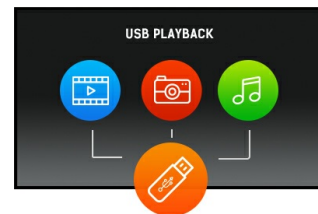

43" Full HD professional large format display with USB Media Playback

ProLite LE4340S is a 43" Full HD, professional and fan-less LED-backlit display. Incorporating the latest Commercial Grade VA panel technology, the display guarantees great viewing from all angles, high brightness and exceptional colour clarity. A wide range of video and audio inputs ensures compatibility with multiple platforms. ProLite LE4340S is prepared for easy installation using the VESA wall mount. This display will suit a massive range of applications including public signage, retail, exhibitions and conference centres, POS/POI, control rooms and production facilities.

VA matrix