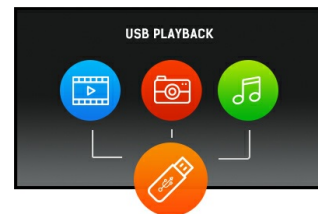

USB Playback

The monitor supports playback of presentations, video and almost any type of content stored on the USB device or internal memory.