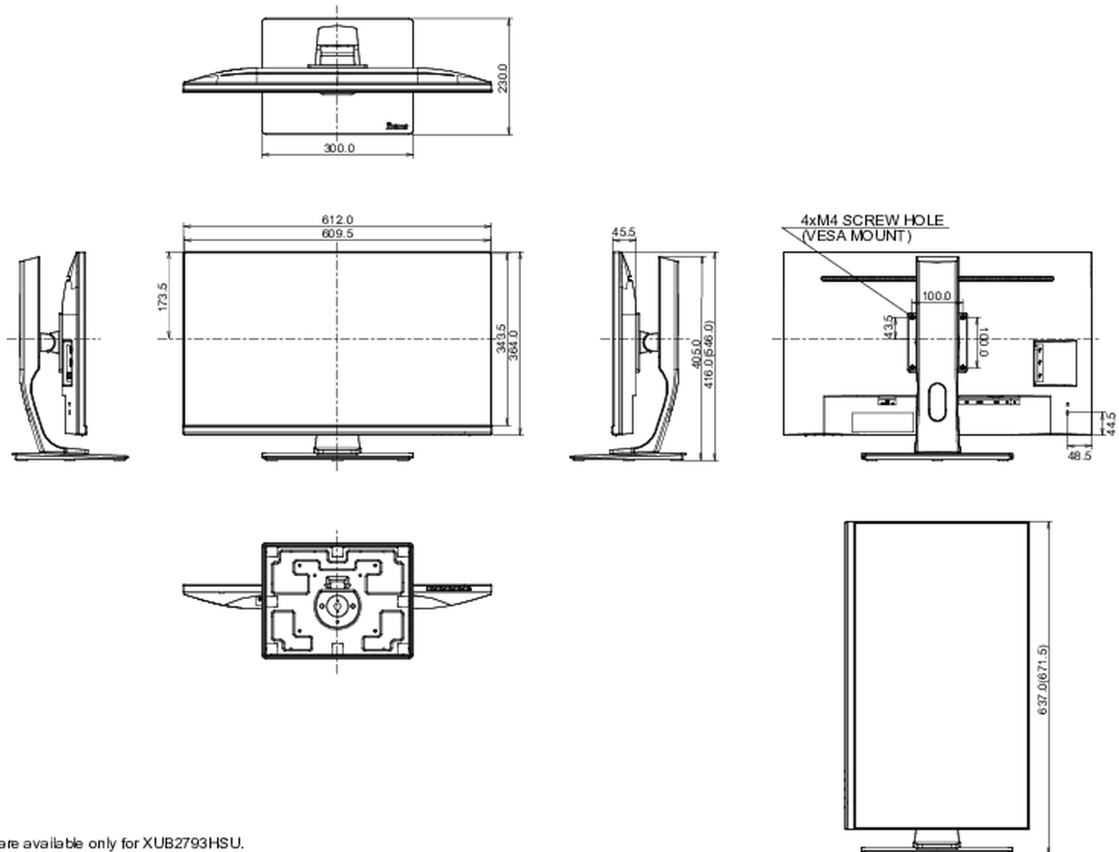

## 04 MECHANICAL

<b>Display position adjustments</b>	height, pivot (rotation), swivel, tilt
<b>Height adjustment</b>	130mm
<b>Rotation (PIVOT function)</b>	90°
<b>Swivel stand</b>	90°; 45° left; 45° right
<b>Tilt angle</b>	20° up; 5° down
<b>VESA mounting</b>	100 x 100mm

## 08 DIMENSIONS / WEIGHT

Product dimensions W x H x D	612 x 416(546) x 230mm
Box dimensions W x H x D	736 x 434 x 187mm
Weight (without box)	6.7kg
Weight (with box)	8.5kg
EAN code	4948570118793

\* USB are available only for XUB2793HSU.