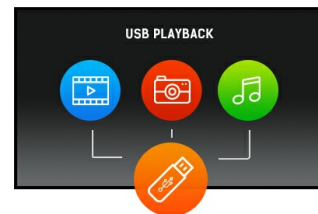

32" Full HD professional large format display

The ProLite LE3240S is a 32" Full HD, professional and fanless LED-backlit display. Incorporating the latest Commercial Grade VA panel technology, the display guarantees great viewing from all angles, high brightness and exceptional colour clarity. A wide range of video and audio inputs ensures compatibility with multiple platforms. ProLite LE3240S is prepared for easy installation using the VESA wall mount. This display will suit a massive range of applications including public signage, retail, exhibitions and conference centres, POS/POI, control rooms and production facilities.

VA

VA panel technology offers higher contrast, darker blacks and much better viewing angles than standard TN technology. The screen will look good no matter what angle you look at it.

USB Playback

The monitor supports playback of presentations, video and almost any type of content stored on the USB device or internal memory.

02 INTERFACES / CONNECTORS / CONTROLS

Analog signal input	VGA x1
Digital signal input	HDMI x3 (2.0)
Audio input	Mini jack x1 (for VGA)
Monitor control input	RS-232c x1 RJ45 (LAN) x1 IR x1
Audio output	RCA (L/R) x1 Speakers 2 x 10W
Monitor control output	RS-232c x1 IR loop through x1
HDCP	yes
USB ports	x1 (v.2.0 media playback)

03 FEATURES

Max. non-stop operating time	16/7
Media playback	yes
Housing (bezel)	plastic

04 GENERAL

OSD languages	EN, DE, FR, ES, IT, RU, CZ, NL, PL
Control buttons	Power, Mute, Input, +, -, Up, Down, Menu
User controls	picture (picture mode, backlight, contrast, brightness, chroma, phase, sharpness, colour temp., noise reduction, film mode, rest), sound (sound mode, treble, bass, balance, surround, speaker, audio source, reset), screen (PAP setting, display wall, aspect, adjust screen, freeze), setting (language, schedule, power save, control setting, network settings, set monitor ID, HDMI control, advanced, information, reset all)
Plug&Play	DDC2B, Mac OSX