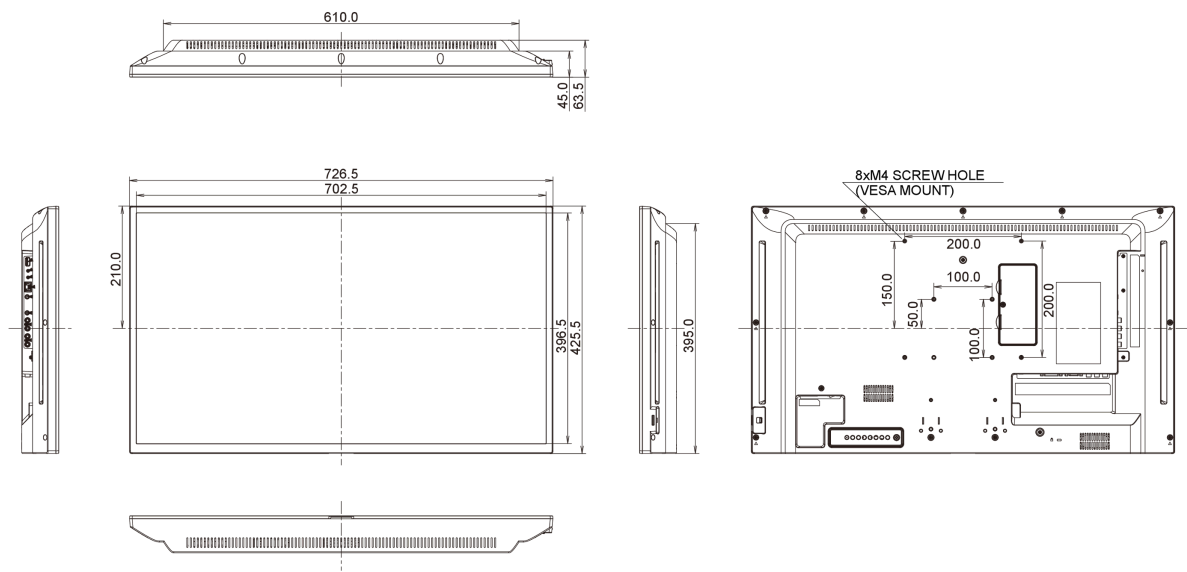

01 DISPLAY CHARACTERISTICS

Diagonal	31.5", 80cm
Panel	VA, mild matte finish, haze 2%
Native resolution	1920 x 1080 (2.1 megapixel Full HD)
Aspect ratio	16:9
Panel brightness	350 cd/m ²
Static contrast	4000:1
Response time (GTG)	8ms
Viewing zone	horizontal/vertical: 178°/178°, right/left: 89°/89°, up/down: 89°/89°
Colour support	16.7mIn 8bit
Horizontal Sync	28 - 92kHz
Viewable area W x H	698.4 x 392.85mm, 27.5 x 15.5"
Bezel width (sides, top, bottom)	12mm, 12mm, 17mm
Pixel pitch	0.364mm
Bezel colour and finish	black, glossy

08 SUSTAINABILITY

Regulations	CB, CE, TÜV-Bauart, RoHS support, ErP, WEEE, CU, REACH
REACH SVHC	above 0.1%: Lead

09 DIMENSIONS / WEIGHT

Product dimensions W x H x D	726.5 x 425.4 x 65.1mm
Box dimensions W x H x D	818 x 547 x 139mm
Weight (without box)	5.7kg
Weight (with box)	7,7kg
EAN code	4948570119486