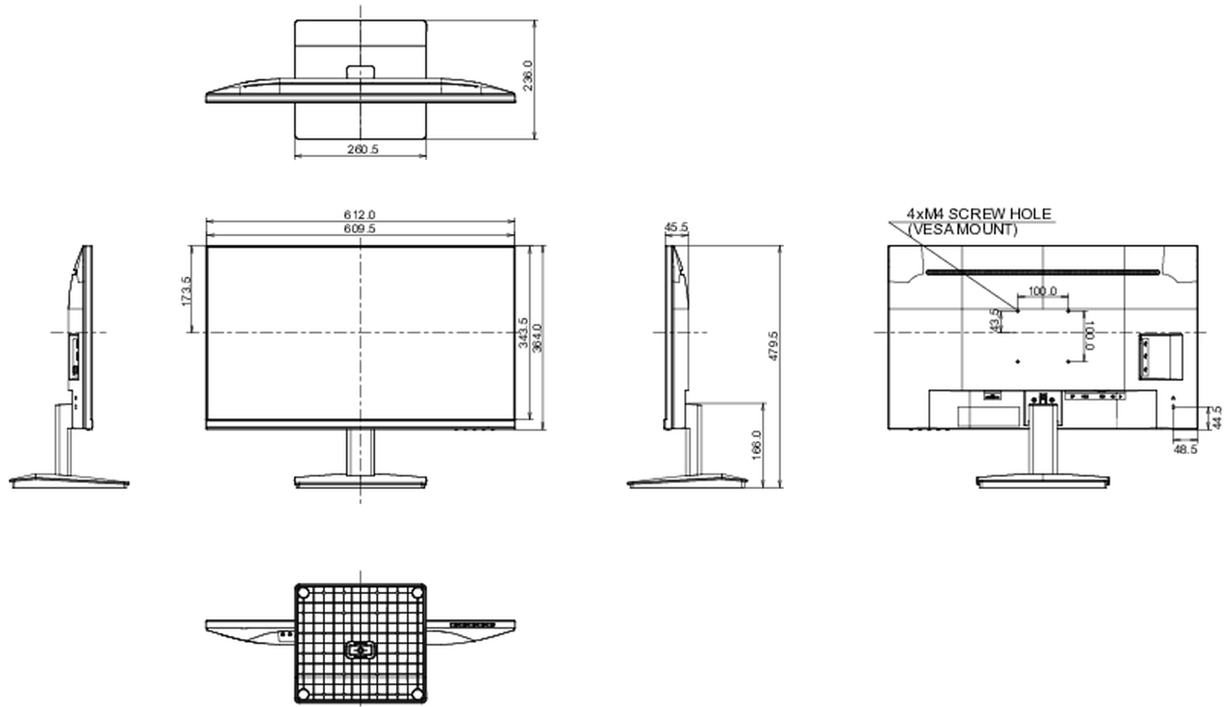

## 08 DIMENSIONS / WEIGHT

Product dimensions W x H x D 612 x 479.5 x 236mm

Box dimensions W x H x D 685 x 435 x 145mm

Weight (without box) 4.6kg

Weight (with box) 6.2kg

EAN code 4948570118823

\* USB are available only for XU2793HSU.