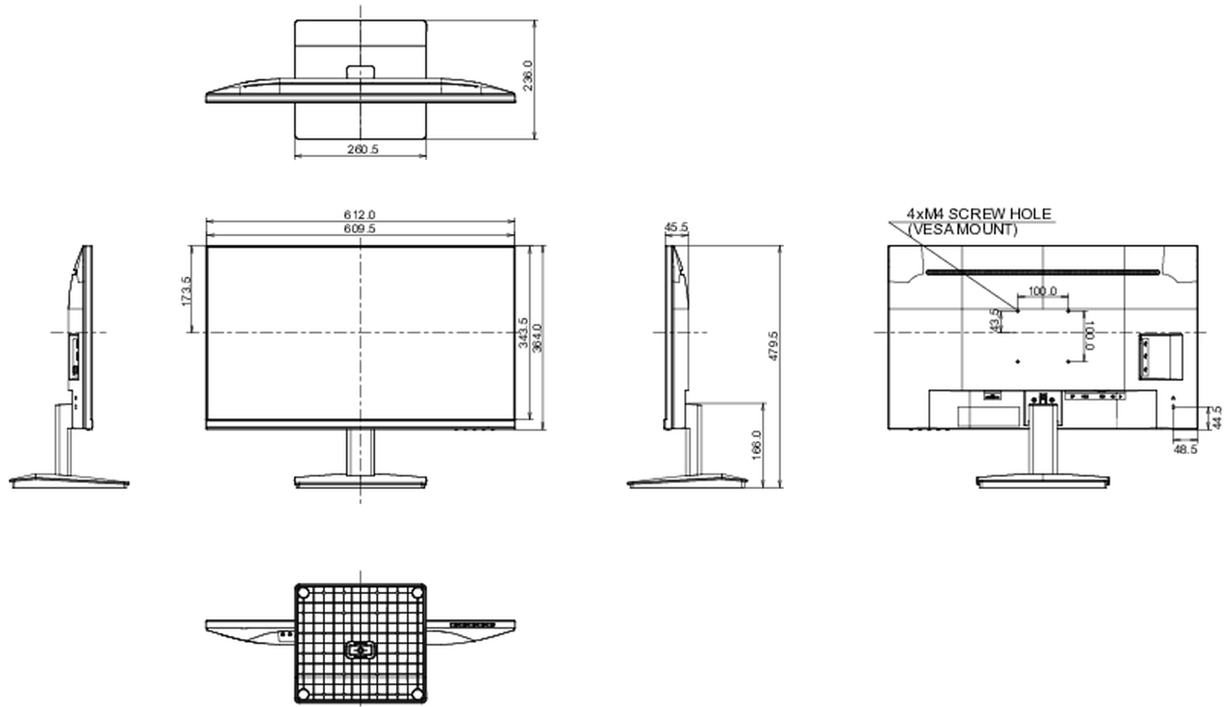

Cables power, USB, HDMI

Other quick start guide, safety guide

06 POWER MANAGEMENT

Power supply unit internal

Power supply AC 100 - 240V, 50/60Hz

Power usage 19W typical, 0.5W stand by, 0.5W off mode

07 SUSTAINABILITY

Regulations CE, TÜV-Bauart, EAC, VCCI-B, PSE, RoHS support, ErP, WEEE, REACH, UKCA

Energy efficiency class (Regulation (EU) 2017/1369) E

REACH SVHC above 0.1%: Lead

08 DIMENSIONS / WEIGHT

Product dimensions W x H x D 612 x 479.5 x 236mm

Box dimensions W x H x D 685 x 435 x 145mm

Weight (without box) 4.6kg

Weight (with box) 6.2kg

EAN code 4948570118823

* USB are available only for XU2793HSU.