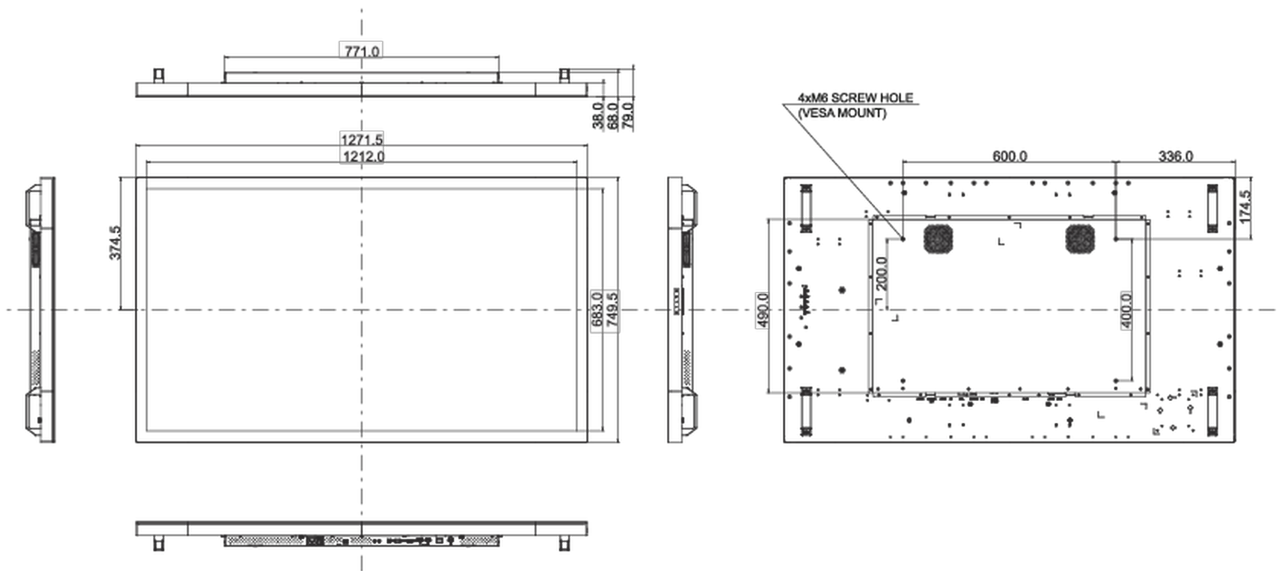

## 10 DIMENZIJE / TEŽINA

Dimenzije proizvoda Š x V x D	1271.5 x 749.4 x 68mm
Dimenzije kutije Š x V x D	1400 x 930 x 245mm
Težina (bez kutije)	41kg
Težina (sa kutijom)	46.5kg
EAN kod	4948570118076

All trademarks and registered trademarks acknowledged. E & O E. Specification subject to change without notice. All LCD's comply with ISO-9241-307:2008 in connection with pixel defects.