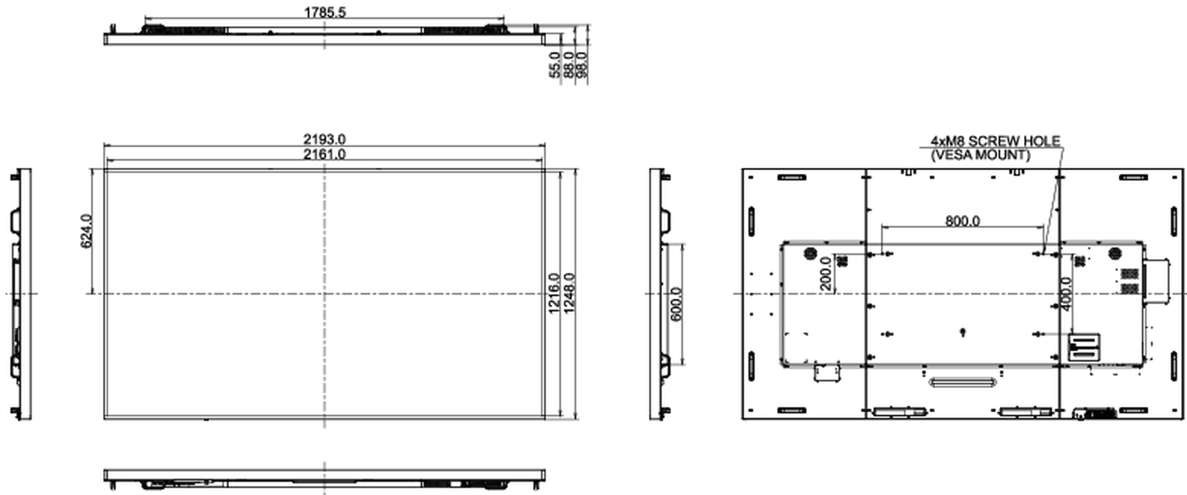

09 DIMENZIJE / TEŽINA

Dimenzije proizvoda Š x V x D	2193 x 1248 x 88.5mm
Dimenzije kutije Š x V x D	2340 x 1692 x 301mm
Težina (bez kutije)	91.4kg
Težina (sa kutijom)	TBD.kg
EAN kod	4948570119370

All trademarks and registered trademarks acknowledged. E & O E. Specification subject to change without notice. All LCD's comply with ISO-9241-307:2008 in connection with pixel defects.