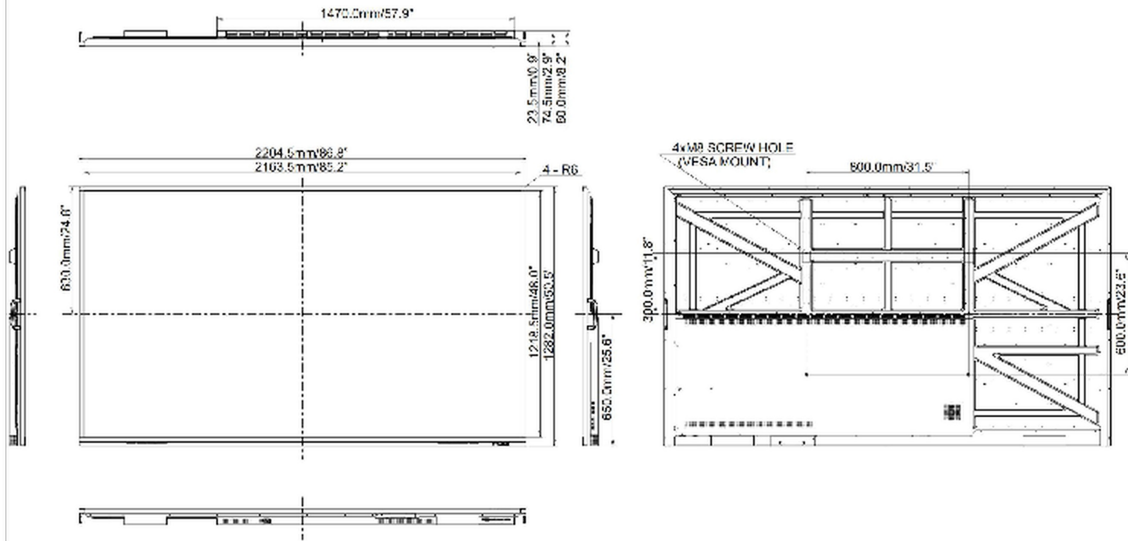

2204 x 1282 x 79mm

Box dimensions W x H x D

2380 x 280 x 1483mm

Weight (without box)

70kg

Weight (with box)

107.7kg

EAN code

4948570119189

DIMENSIONS : ProLite LE9845UHS

© IIYAMA CORPORATION. ALL RIGHTS RESERVED