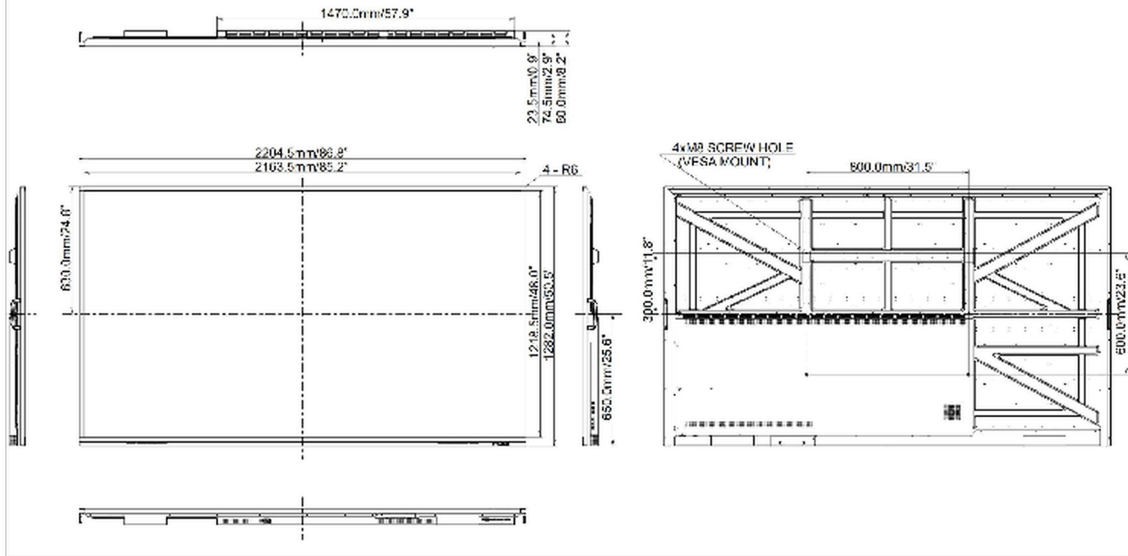

2204 x 1282 x 79mm

Box dimensions W x H x D

2380 x 280 x 1483mm

Weight (without box)

70kg

Weight (with box)

107.7kg

EAN code

4948570119189

DIMENSIONS : ProLite LE9845UHS

All trademarks and registered trademarks acknowledged. E & O E. Specification subject to change without notice. All LCD's comply with ISO-9241-307:2008 in connection with pixel defects.