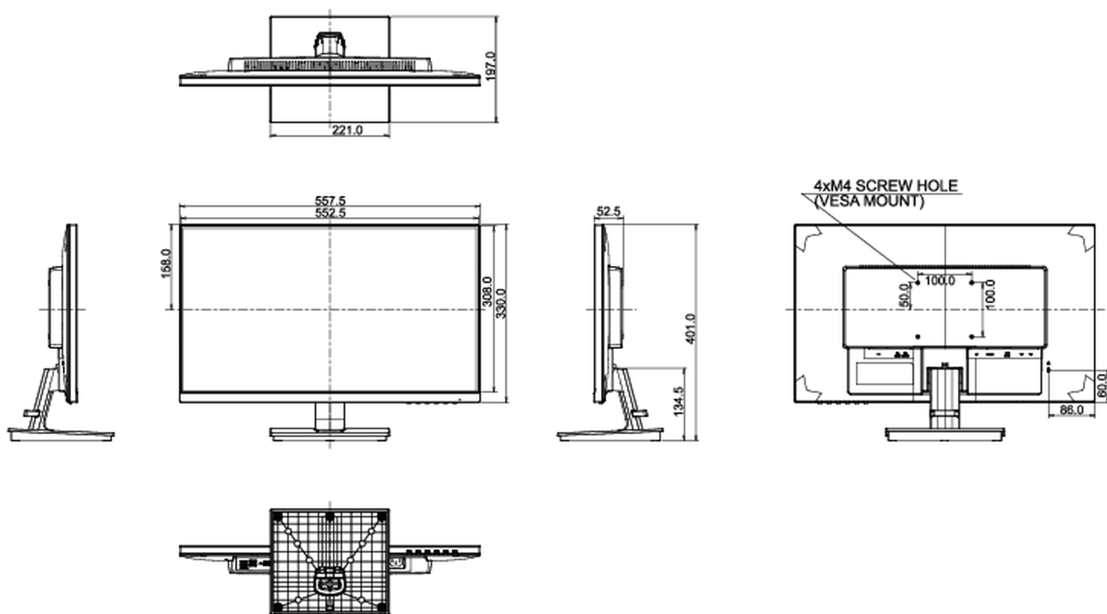

Other

quick start guide, safety guide

06 POWER MANAGEMENT

Power supply unit

internal

Power supply

AC 100 - 240V, 50/60Hz

Power usage

22W typical, 0.5W stand by, 0.5W off mode

07 SUSTAINABILITY

Regulations

CE, TÜV-GS, EAC, RoHS support, ErP, WEEE, REACH, UKCA

Energy efficiency class (Regulation (EU) 2017/1369)

F

REACH SVHC

above 0.1%: Lead

08 DIMENSIONS / WEIGHT

Product dimensions W x H x D

557.5 x 401 x 197mm

Box dimensions W x H x D

632 x 414 x 145mm

Weight (without box)

4.1kg

Weight (with box)

5.2kg

EAN code

4948570118885

All trademarks and registered trademarks acknowledged. E & O E. Specification subject to change without notice. All LCD's comply with ISO-9241-307:2008 in connection with pixel defects.