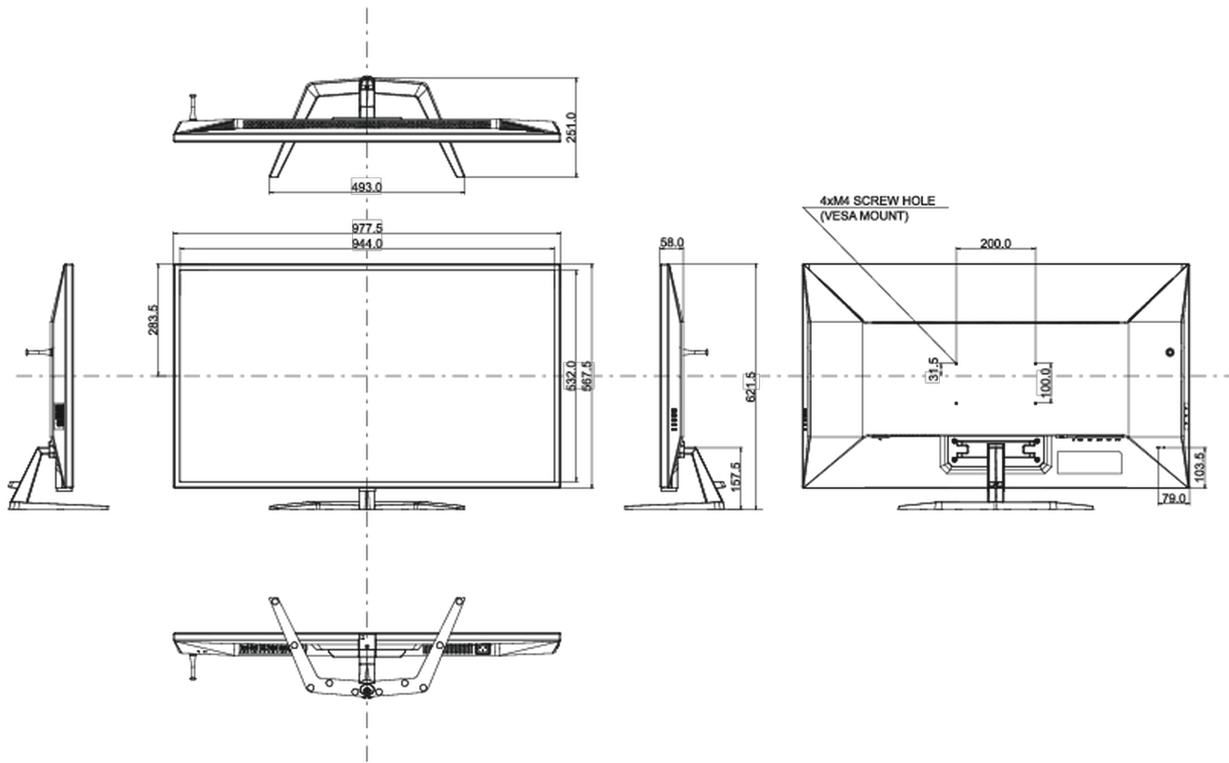

Cables power, USB, HDMI, DP

Other quick start guide, safety guide

Remote control yes (batteries included)

06 POWER MANAGEMENT

Power supply unit internal

Power supply AC 100 - 240V, 50/60Hz

Power usage 92W typical, 0.5W stand by, 0.5W off mode

07 SUSTAINABILITY

Regulations CE, TÜV-Bauart, EAC, PSE, RoHS support, ErP, WEEE, VCCI, REACH, UKCA

Energy efficiency class (Regulation (EU) 2017/1369) G

REACH SVHC above 0.1%: Lead

08 DIMENSIONS / WEIGHT

Product dimensions W x H x D 977.5 x 621.5 x 251mm

Box dimensions W x H x D 1071 x 760 x 240mm

Weight (without box) 14.5kg

Weight (without stand) 12.7kg

Weight (with box) 19kg

EAN code 4948570118519