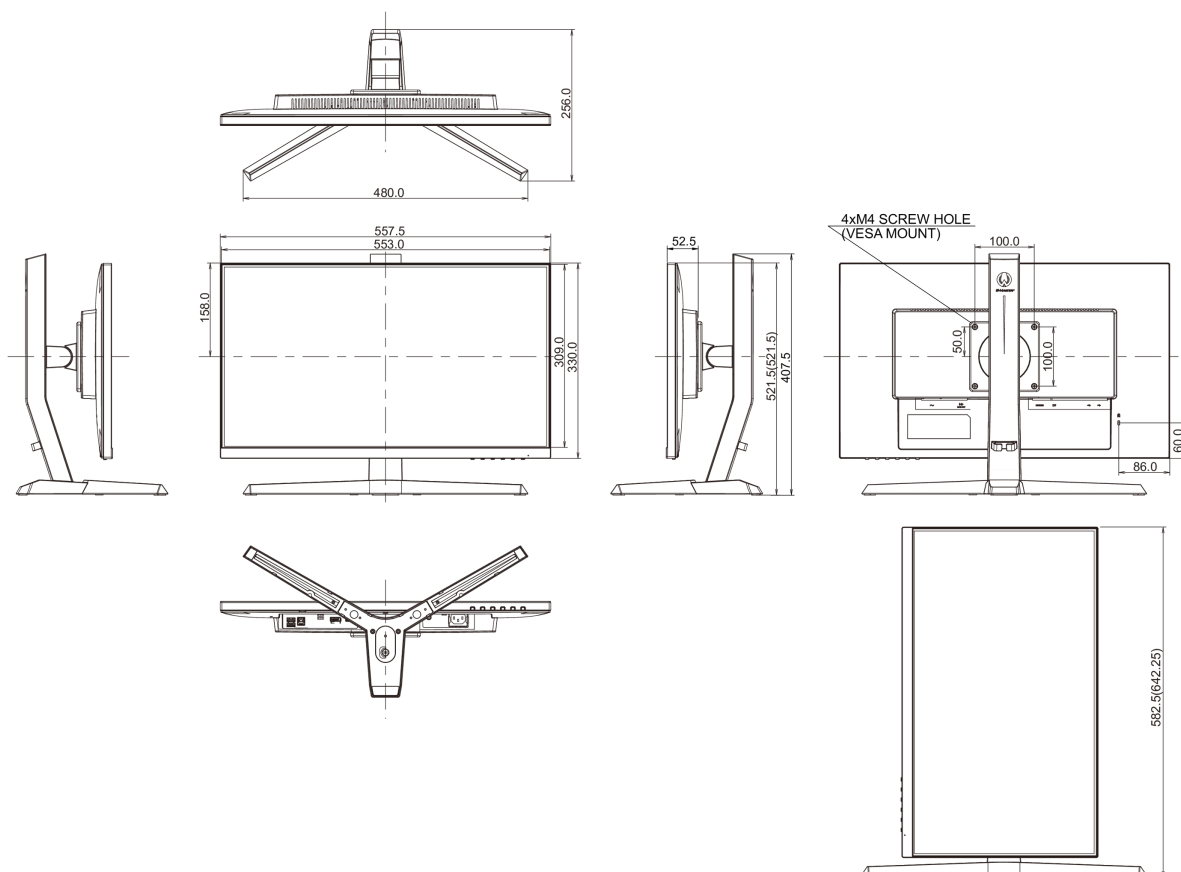

Propisi CE, TÜV-Bauart, EAC, PSE, RoHS podrška, ErP, WEEE, VCCI, REACH, UKCA

Klasa energetske efikasnosti (Regulation (EU) 2017/1369) F

REACH SVHC iznad 0.1%: Olova

08 DIMENZIJE / TEŽINA

Dimenzije proizvoda Š x V x D 557.5 x 391.5 (521.5) x 256mm

Dimenzije kutije Š x V x D 711 x 420 x 214mm

Težina (bez kutije) 4.6kg

Težina (sa kutijom) 6.7kg

EAN kod 4948570117796

All trademarks and registered trademarks acknowledged. E & O E. Specification subject to change without notice. All LCD's comply with ISO-9241-307:2008 in connection with pixel defects.