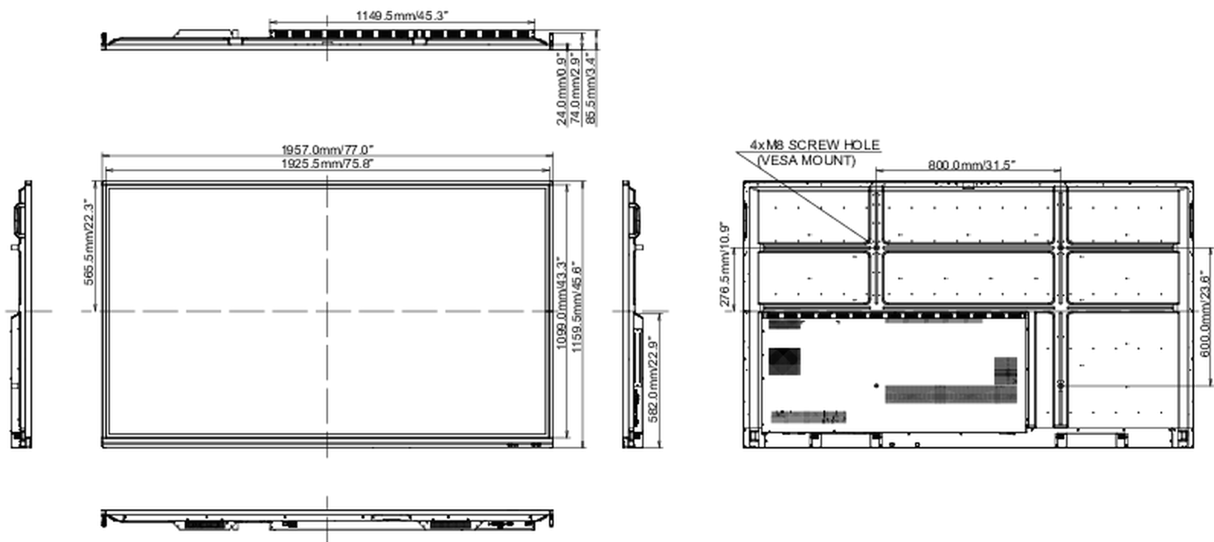

REACH SVHC

above 0.1%: Lead

10 DIMENSIONS / WEIGHT

Product dimensions W x H x D 1957 x 1159 x 86mm

Box dimensions W x H x D 2123 x 280 x 1345mm

Weight (without box) 64.4kg

Weight (with box) 91kg

EAN code 4948570119011