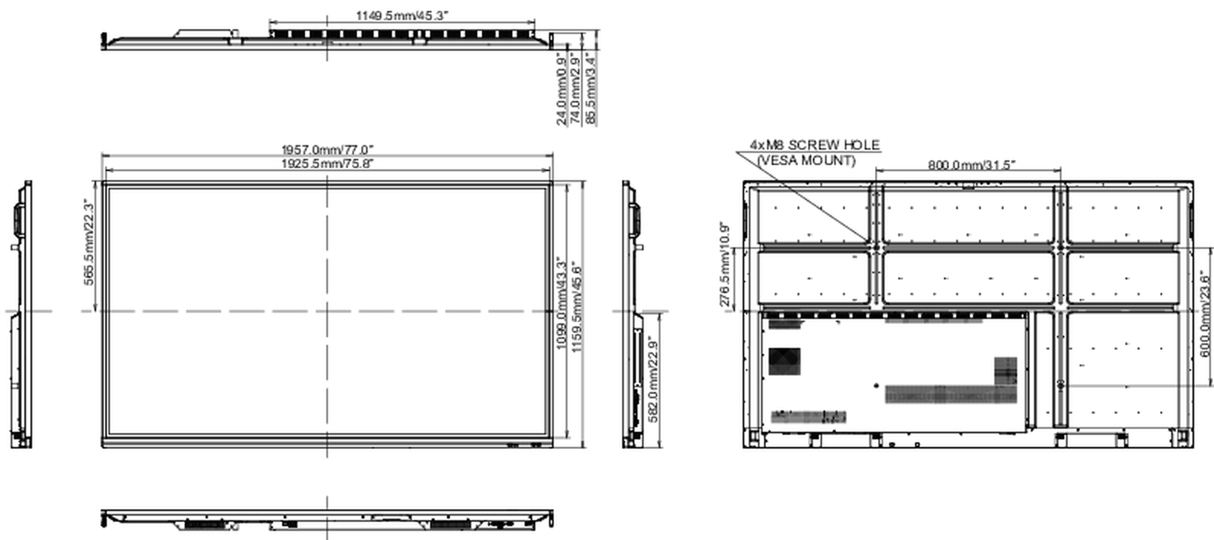

## 09 SUSTAINABILITY

**Regulations**

CB, CE, TÜV-Bauart, EAC, RoHS support, ErP, WEEE, REACH (RoHS, PFOS, PFC)

**REACH SVHC**

above 0.1%: Lead

**10 DIMENSIONS / WEIGHT****Product dimensions W x H x D** 1957 x 1159 x 86mm**Box dimensions W x H x D** 2123 x 280 x 1345mm**Weight (without box)** 64.4kg**Weight (with box)** 91kg**EAN code** 4948570119011