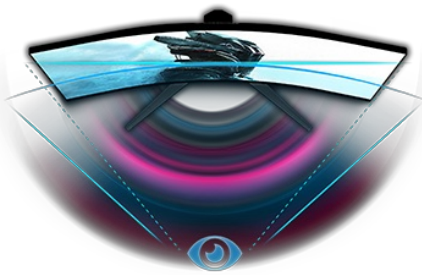

### Immerse yourself in the game with the curved G2766HSU with FreeSync Premium

The 1500R curved VA panel with 165Hz refresh rate, 1ms MPRT and 1920x1080 resolution allows an immersive viewing experience with excellent image quality.

You can also customize the screen settings using the predefined and custom gaming modes. The Black Tuner function gives you total control over the dark scenes ensuring that the details are always clearly visible.

Available also with height adjustable stand : [G-Master GB2766HSU-B1](#)

**CURVED DESIGN 1500R**

The 1500R curvature of the screen guarantees a realistic and comfortable viewing experience allowing you to really immerse yourself in the game.

## 01 DISPLAY CHARACTERISTICS

Diagonal	27", 68.5cm
Panel	VA LED, matte finish
Curved	1500R
Native resolution	1920 x 1080 @165Hz (2.1 megapixel Full HD)
Aspect ratio	16:9
Panel brightness	250 cd/m <sup>2</sup>
Static contrast	3000:1
Advanced contrast	80M:1
Response time (MPRT)	1ms
Viewing zone	horizontal/vertical: 178°/178°, right/left: 89°/89°, up/down: 89°/89°
Colour support	16.7mln
Horizontal Sync	30 - 184kHz
Viewable area W x H	597.8 x 336.3mm, 20.5 x 11.5"
Pixel pitch	0.311mm
Colour	matte, black