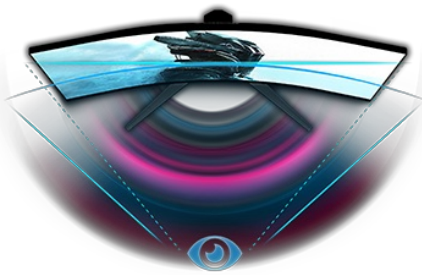

Immerse yourself in the game with the curved G2766HSU with FreeSync Premium

The 1500R curved VA panel with 165Hz refresh rate, 1ms MPRT and 1920x1080 resolution allows an immersive viewing experience with excellent image quality.

You can also customize the screen settings using the predefined and custom gaming modes. The Black Tuner function gives you total control over the dark scenes ensuring that the details are always clearly visible.

Available also with height adjustable stand : [G-Master GB2766HSU-B1](#)

CURVED DESIGN 1500R

The 1500R curvature of the screen guarantees a realistic and comfortable viewing experience allowing you to really immerse yourself in the game.

1ms

Fast response time is key to ultra-smooth gaming. It reduces ghosting and blurring providing the user with an improved graphic performance.

01 DISPLAY CHARACTERISTICS

Diagonal	27", 68.5cm
Panel	VA LED, matte finish
Curved	1500R
Native resolution	1920 x 1080 @165Hz (2.1 megapixel Full HD)
Aspect ratio	16:9
Panel brightness	250 cd/m ²
Static contrast	3000:1
Advanced contrast	80M:1
Response time (MPRT)	1ms
Viewing zone	horizontal/vertical: 178°/178°, right/left: 89°/89°, up/down: 89°/89°
Colour support	16.7mln
Horizontal Sync	30 - 184kHz
Viewable area W x H	597.8 x 336.3mm, 20.5 x 11.5"
Pixel pitch	0.311mm
Colour	matte, black