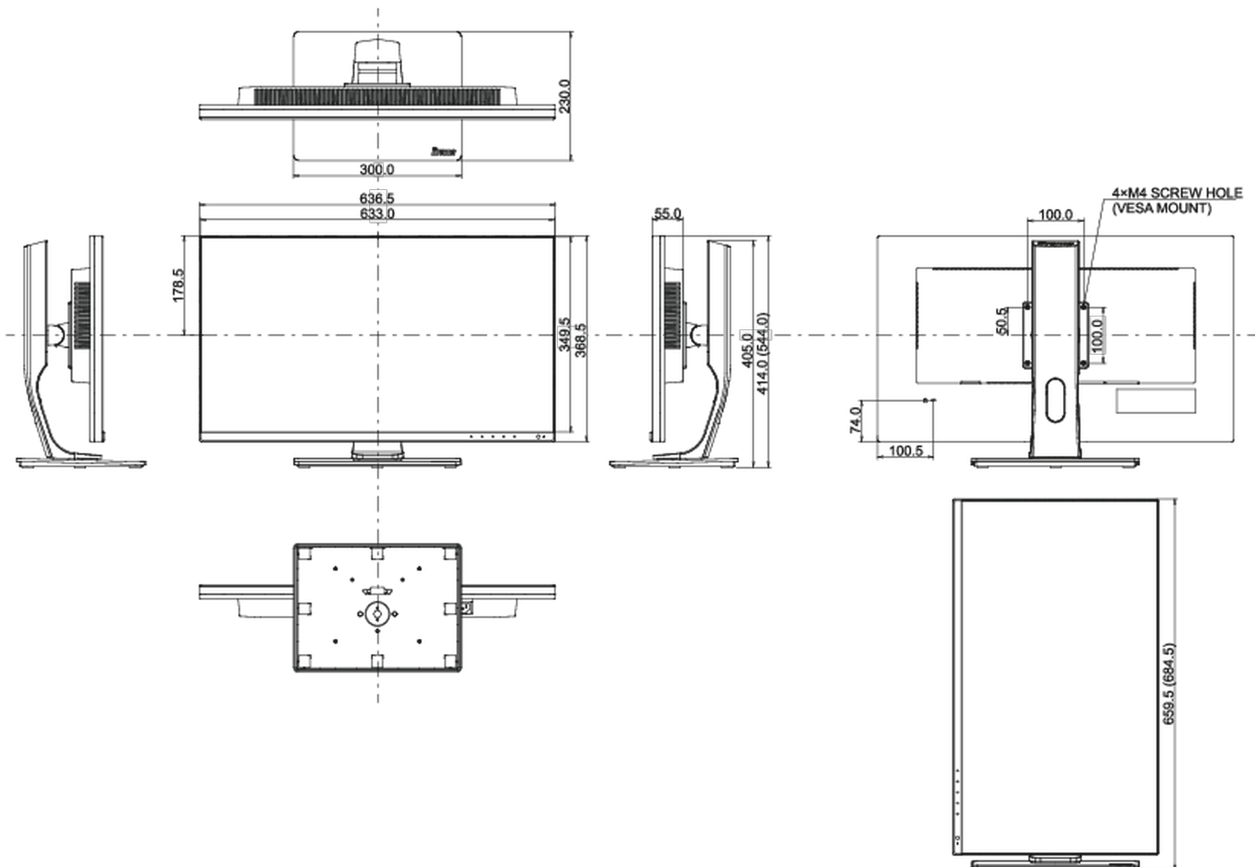

## 04 MECHANICAL

<b>Display position adjustments</b>	height, swivel, tilt, pivot (rotation both sides)
<b>Height adjustment</b>	130mm
<b>Rotation (PIVOT function)</b>	90°
<b>Swivel stand</b>	90°; 45° left; 45° right
<b>Tilt angle</b>	23° up; 5° down
<b>VESA mounting</b>	100 x 100mm

## 08 DIMENSIONS / WEIGHT

Product dimensions W x H x D	636.5 x 414 (544) x 230mm
Box dimensions W x H x D	770 x 478 x 228mm
Weight (without box)	7.6kg
Weight (without stand)	4.9kg
Weight (with box)	9.9kg
EAN code	4948570118564