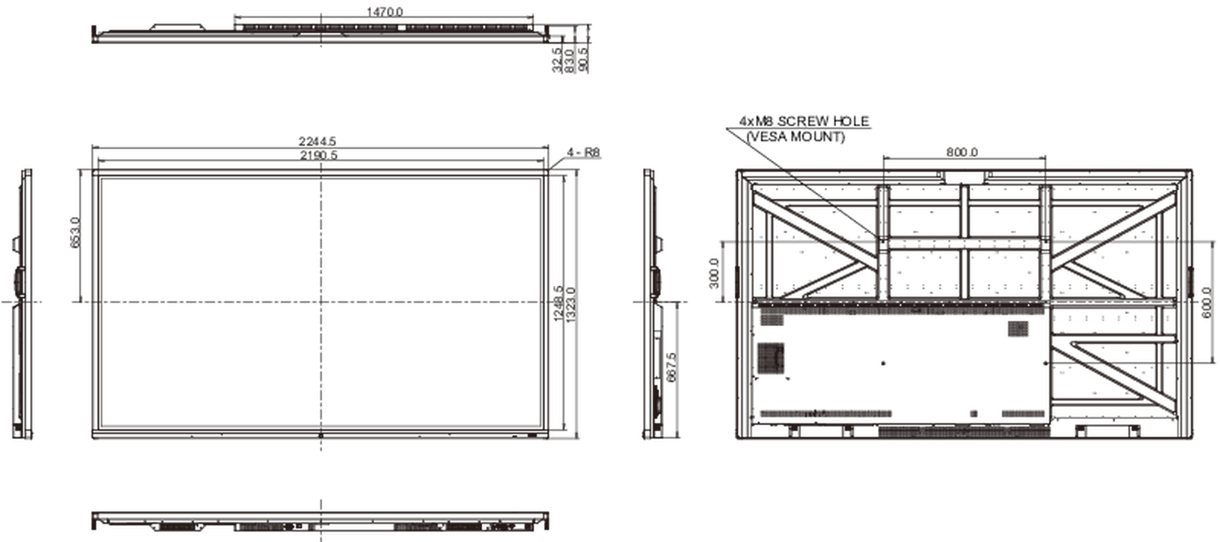

Power usage

222W typical, 0.5W stand by, 0.5W off mode

09 SUSTAINABILITY

Regulations

CB, CE, TÜV-Bauart, EAC, RoHS support, ErP, WEEE, REACH (RoHS, PFOS, PFC)

REACH SVHC

above 0.1%: Lead

10 DIMENSIONS / WEIGHT

Product dimensions W x H x D

2244.5 x 1323 x 90.5mm

Box dimensions W x H x D

2483 x 376 x 1493mm

Weight (without box)

103.5kg

Weight (with box)

138.8kg

EAN code

4948570118984

© IIYAMA CORPORATION. ALL RIGHTS RESERVED