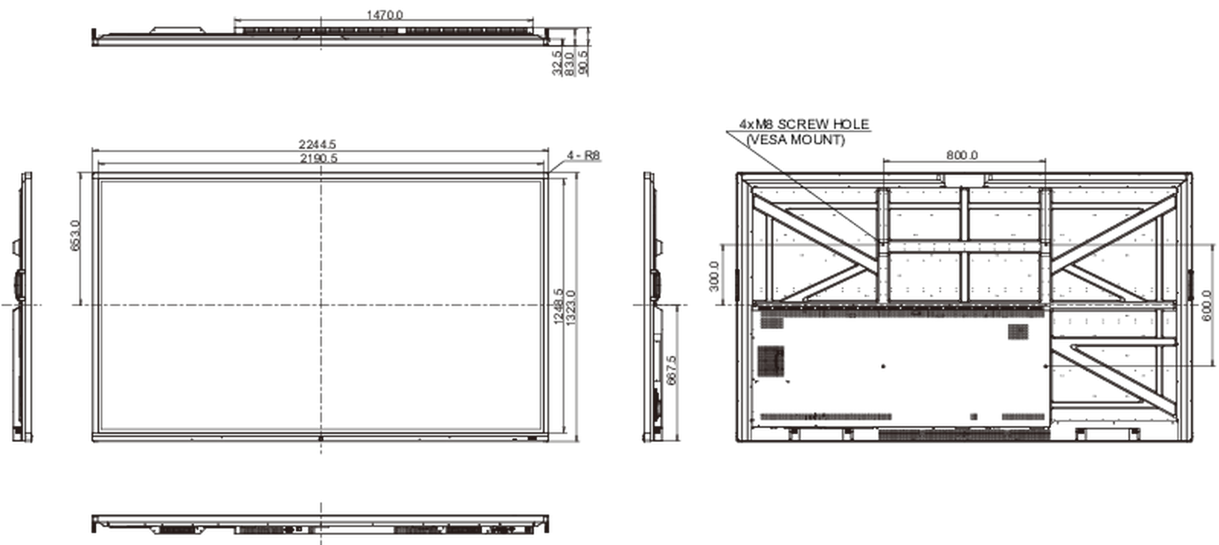

Power usage

222W typical, 0.5W stand by, 0.5W off mode

09 SUSTAINABILITY

Regulations

CB, CE, TÜV-Bauart, EAC, RoHS support, ErP, WEEE, REACH (RoHS, PFOS, PFC)

REACH SVHC

above 0.1%: Lead

10 DIMENSIONS / WEIGHT

Product dimensions W x H x D

2244.5 x 1323 x 90.5mm

Box dimensions W x H x D

2483 x 376 x 1493mm

Weight (without box)

103.5kg

Weight (with box)

138.8kg

EAN code

4948570118984

All trademarks and registered trademarks acknowledged. E & O E. Specification subject to change without notice. All LCD's comply with ISO-9241-307:2008 in connection with pixel defects.

© IYAMA CORPORATION. ALL RIGHTS RESERVED