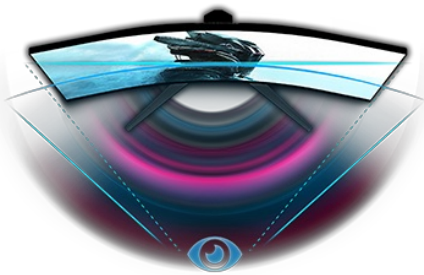

### Immerse yourself in the game with the curved GB2766HSU with FreeSync Premium

The 1500R curved VA panel with 165Hz refresh rate, 1ms MPRT and 1920x1080 resolution allows an immersive viewing experience with excellent image quality.

You can also customize the screen settings using the predefined and custom gaming modes. The Black Tuner function gives you total control over the dark scenes ensuring that the details are always clearly visible. Thanks to the height adjustable stand you can easily adjust the screen position to your preferences to ensure comfort during marathon gaming sessions.

Available also with fixed stand : [G-Master G2766HSU-B1](#)

CURVED DESIGN 1500R

The 1500R curvature of the screen guarantees a realistic and comfortable viewing experience allowing you to really immerse yourself in the game.

## 01 DISPLAY CHARACTERISTICS

Diagonal	27", 68.5cm
Panel	VA LED, matte finish
Curved	1500R
Native resolution	1920 x 1080 @165Hz (2.1 megapixel Full HD)
Aspect ratio	16:9
Panel brightness	250 cd/m <sup>2</sup>
Static contrast	3000:1
Advanced contrast	80M:1
Response time (MPRT)	1ms
Viewing zone	horizontal/vertical: 178°/178°, right/left: 89°/89°, up/down: 89°/89°
Colour support	16.7mln
Horizontal Sync	30 - 184kHz
Viewable area W x H	597.8 x 336.3mm, 20.5 x 11.5"
Pixel pitch	0.311mm
Colour	matte, black