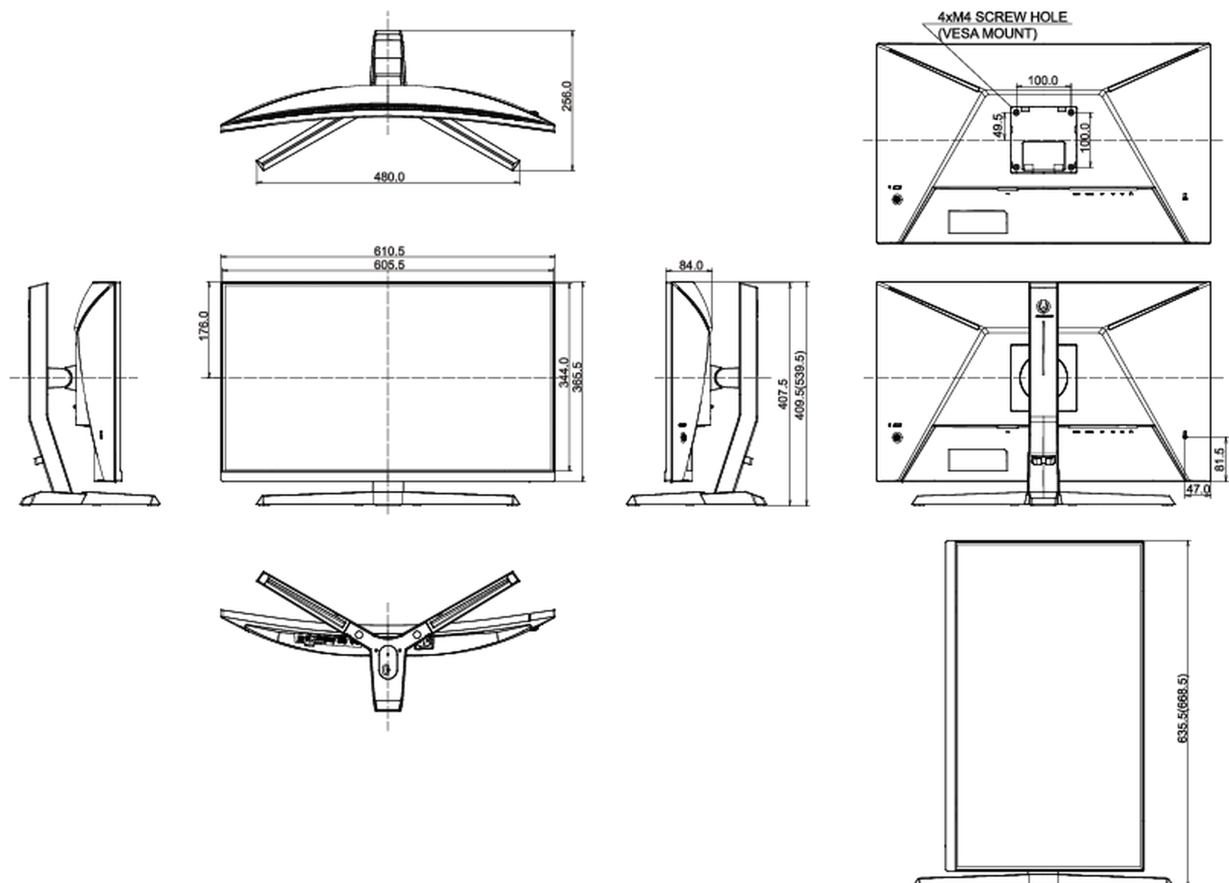

## 08 DIMENSIONS / WEIGHT

Product dimensions W x H x D 610.5 x 409.5 (539.5) x 256mm

Box dimensions W x H x D 692 x 505 x 228mm

Weight (without box) 5.7kg

Weight (with box) 7.5kg

EAN code 4948570118878

*All trademarks and registered trademarks acknowledged. E & O E. Specification subject to change without notice. All LCD's comply with ISO-9241-307:2008 in connection with pixel defects.*