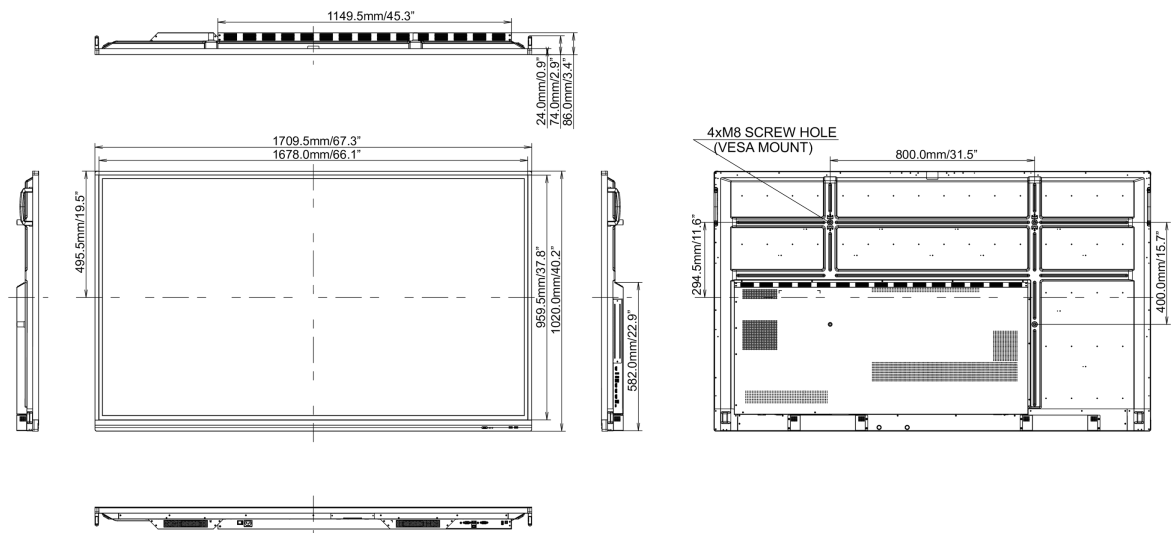

10 DIMENZIJE / TEŽINA

Dimenzije proizvoda Š x V x D	1709 x 1020 x 86mm
Dimenzije kutije Š x V x D	1930 x 280 x 1140mm
Težina (bez kutije)	50.8kg
Težina (sa kutijom)	69kg
EAN kod	4948570119004

All trademarks and registered trademarks acknowledged. E & O E. Specification subject to change without notice. All LCD's comply with ISO-9241-307:2008 in connection with pixel defects.