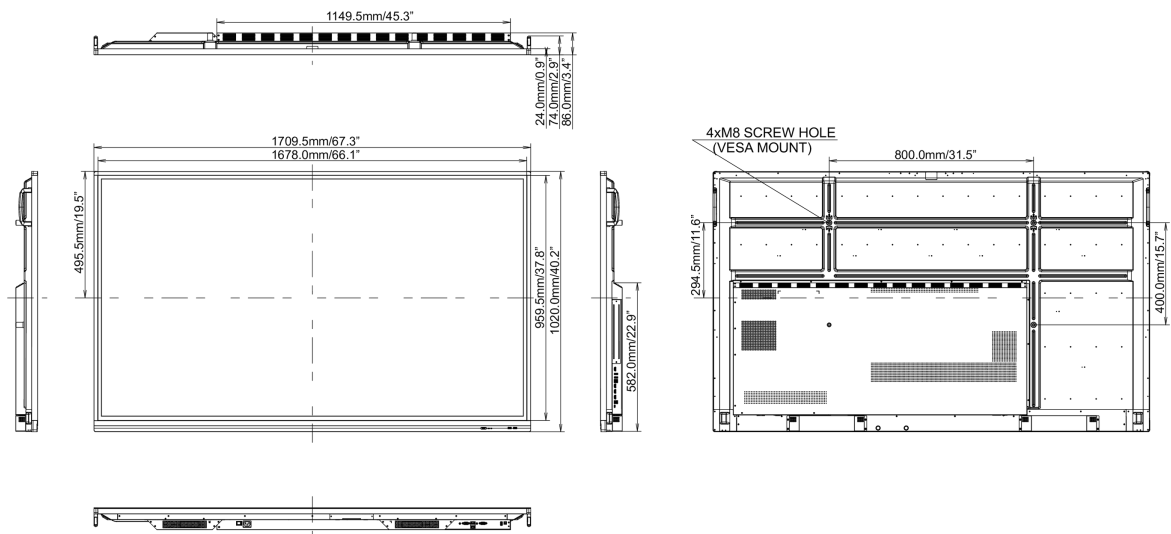

## 10 DIMENSIONS / WEIGHT

Product dimensions W x H x D	1709 x 1020 x 86mm
Box dimensions W x H x D	1930 x 280 x 1140mm
Weight (without box)	50.8kg
Weight (with box)	69kg
EAN code	4948570119004

All trademarks and registered trademarks acknowledged. E & O E. Specification subject to change without notice. All LCD's comply with ISO-9241-307:2008 in connection with pixel defects.