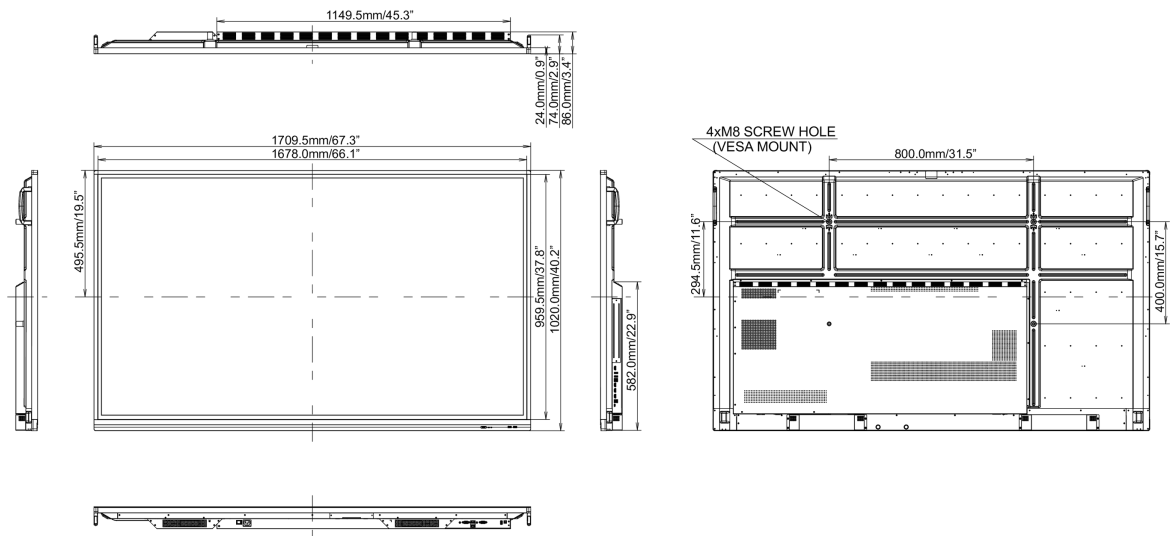

REACH SVHC

above 0.1%: Lead

10 DIMENSIONS / WEIGHT**Product dimensions W x H x D** 1709 x 1020 x 86mm**Box dimensions W x H x D** 1930 x 280 x 1140mm**Weight (without box)** 50.8kg**Weight (with box)** 69kg**EAN code** 4948570119004