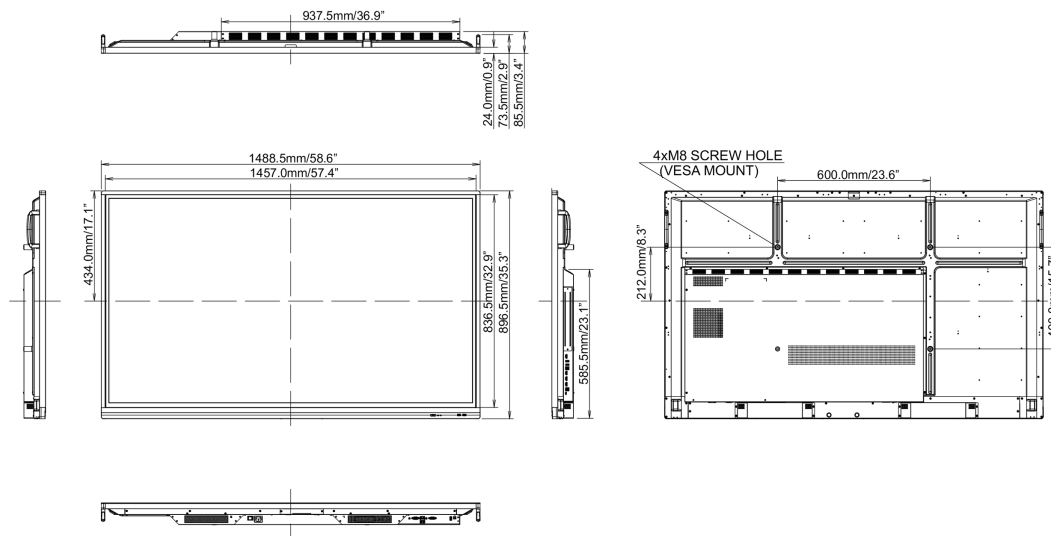

## 10 DIMENSIONS / WEIGHT

Product dimensions W x H x D 1489 x 897 x 86mm

Box dimensions W x H x D 1697 x 220 x 1005mm

Weight (without box) 38kg

Weight (with box) 50kg

EAN code 4948570118991

All trademarks and registered trademarks acknowledged. E & O E. Specification subject to change without notice. All LCD's comply with ISO-9241-307:2008 in connection with pixel defects.