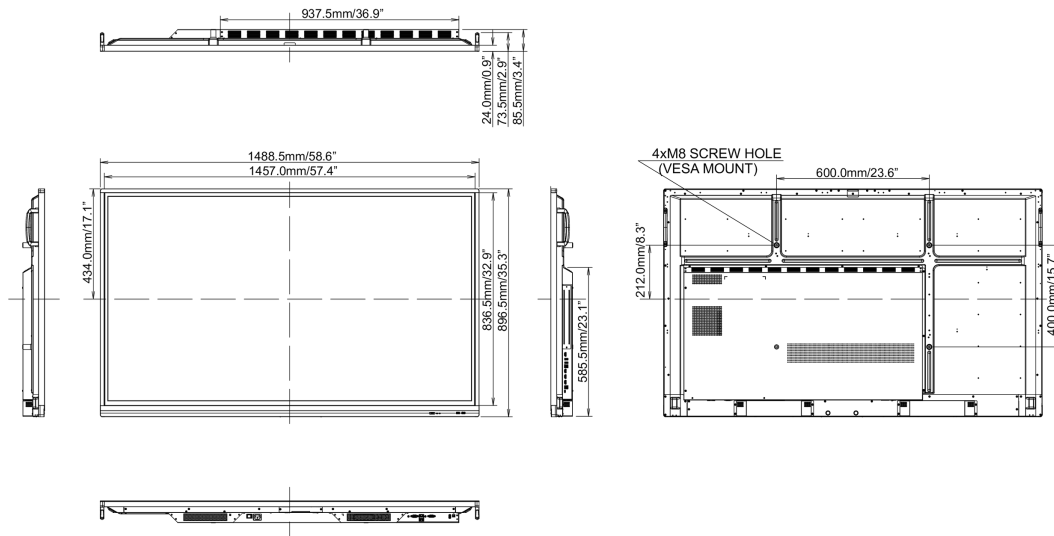

10 DIMENSIONS / WEIGHT

Product dimensions W x H x D 1489 x 897 x 86mm

Box dimensions W x H x D 1697 x 220 x 1005mm

Weight (without box) 38kg

Weight (with box) 50kg

EAN code 4948570118991

All trademarks and registered trademarks acknowledged. E & O E. Specification subject to change without notice. All LCD's comply with ISO-9241-307:2008 in connection with pixel defects.