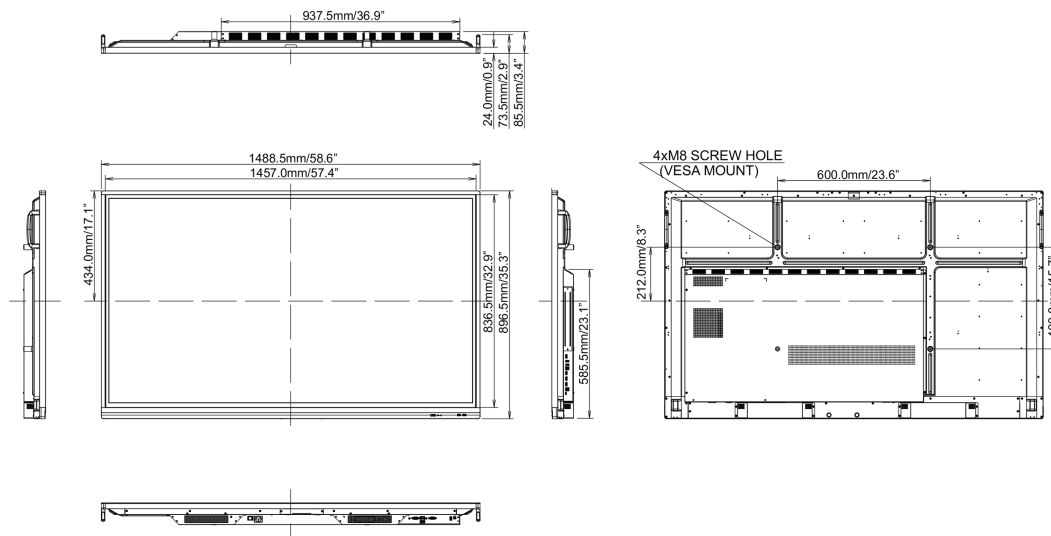

10 DIMENSIONS / WEIGHT

Product dimensions W x H x D 1489 x 897 x 86mm

Box dimensions W x H x D 1697 x 220 x 1005mm

Weight (without box) 38kg

Weight (with box) 50kg

EAN code 4948570118991

All trademarks and registered trademarks acknowledged. E & O E. Specification subject to change without notice. All LCD's comply with ISO-9241-307:2008 in connection with pixel defects.