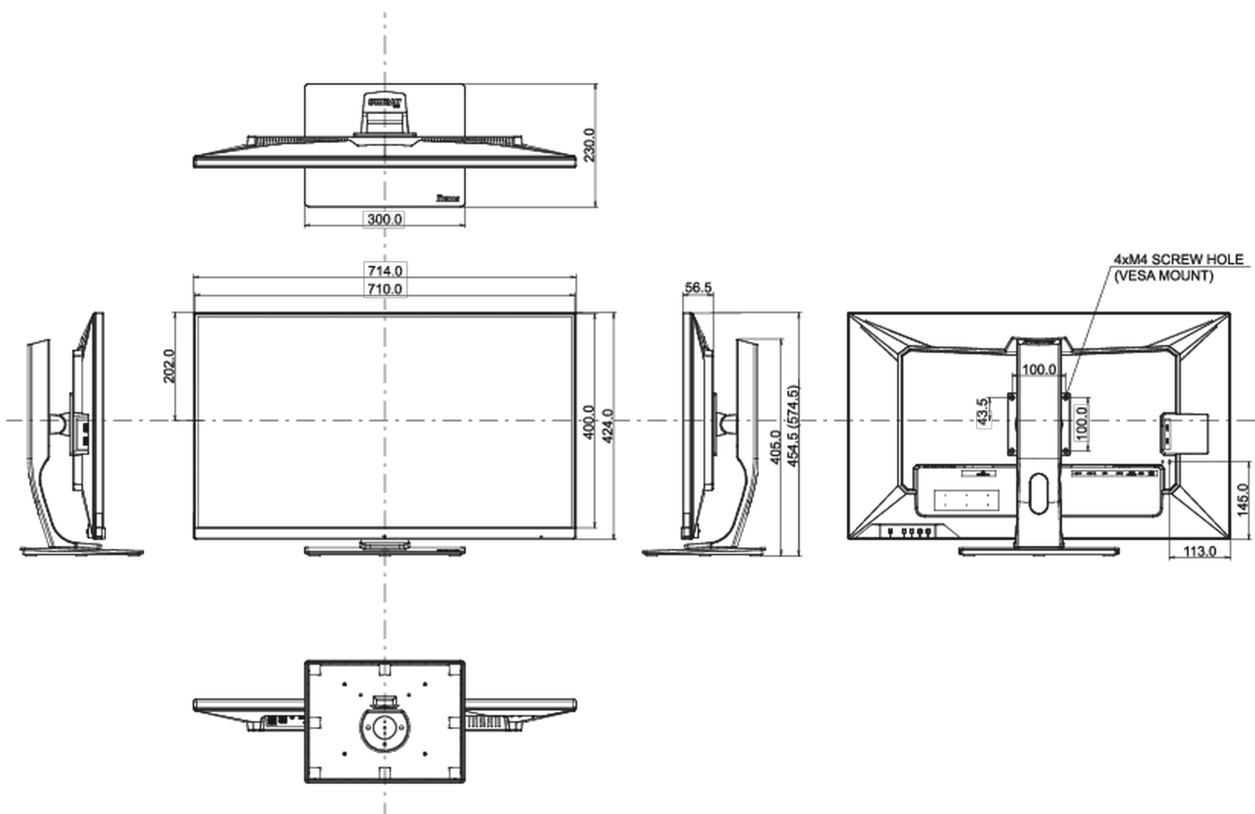

04 MECHANICAL

Display position adjustments	height, tilt
Height adjustment	120mm
Tilt angle	22° up; 3° down
VESA mounting	100 x 100mm
Cable management system	yes

05 ACCESSORIES INCLUDED

Cables	power, USB, HDMI, DP
Other	quick start guide, safety guide
Remote control	yes (batteries included)

06 POWER MANAGEMENT

Power usage	45W typical, 0.5W stand by
-------------	----------------------------

07 SUSTAINABILITY

Regulations	CE, TÜV-Bauart, EAC, PSE, RoHS support, ErP, WEEE, VCCI, REACH, UKCA
Energy efficiency class (Regulation (EU) 2017/1369)	F
REACH SVHC	above 0.1%: Lead

08 DIMENSIONS / WEIGHT

Product dimensions W x H x D	714 x 454.5 (574.5) x 230mm
Box dimensions W x H x D	795 x 506 x 225mm
Weight (without box)	11.3kg
Weight (without stand)	7.3kg
Weight (with box)	14.1kg
EAN code	4948570118168