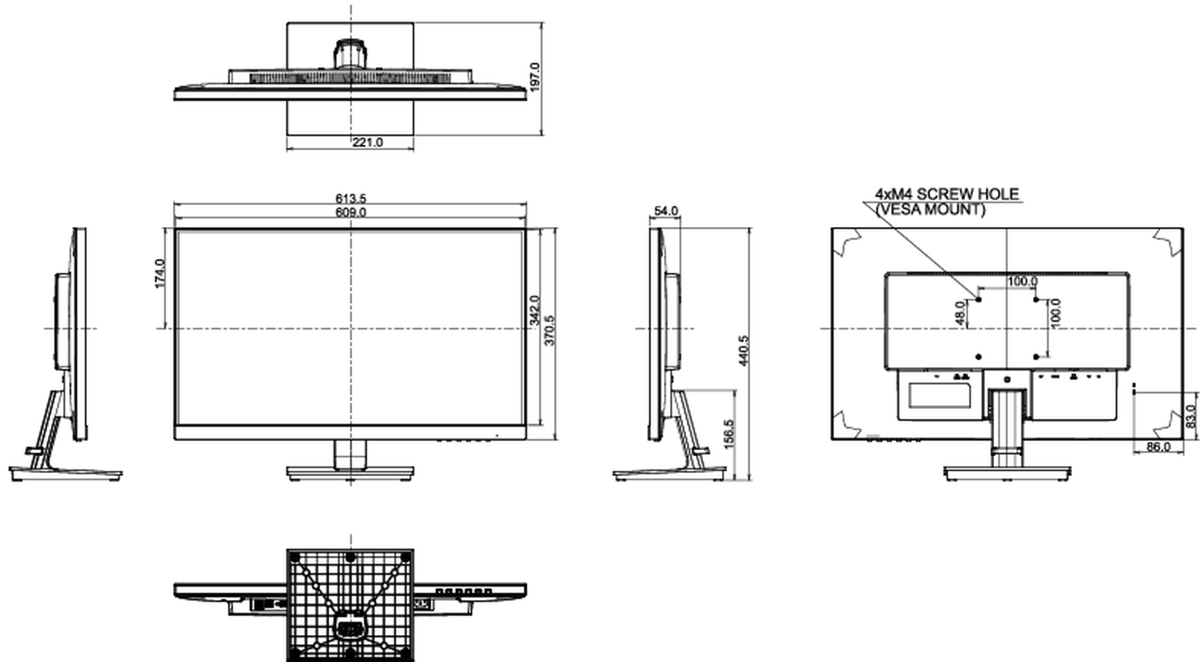

Other

quick start guide, safety guide

06 POWER MANAGEMENT

Power supply unit

internal

Power supply

AC 100 - 240V, 50/60Hz

Power usage

19.W typical, 0.3W stand by, 0.27W off mode

07 SUSTAINABILITY

Regulations

CE, TÜV-GS, EAC, RoHS support, ErP, WEEE, REACH, UKCA

Energy efficiency class (Regulation (EU) 2017/1369)

E

REACH SVHC

above 0.1%: Lead

08 DIMENSIONS / WEIGHT

Product dimensions W x H x D

613.5 x 440.5 x 197mm

Box dimensions W x H x D

690 x 451 x 140mm

Weight (without box)

5.3kg

Weight (with box)

6.6kg

EAN code

4948570115716

All trademarks and registered trademarks acknowledged. E & O E. Specification subject to change without notice. All LCD's comply with ISO-9241-307:2008 in connection with pixel defects.