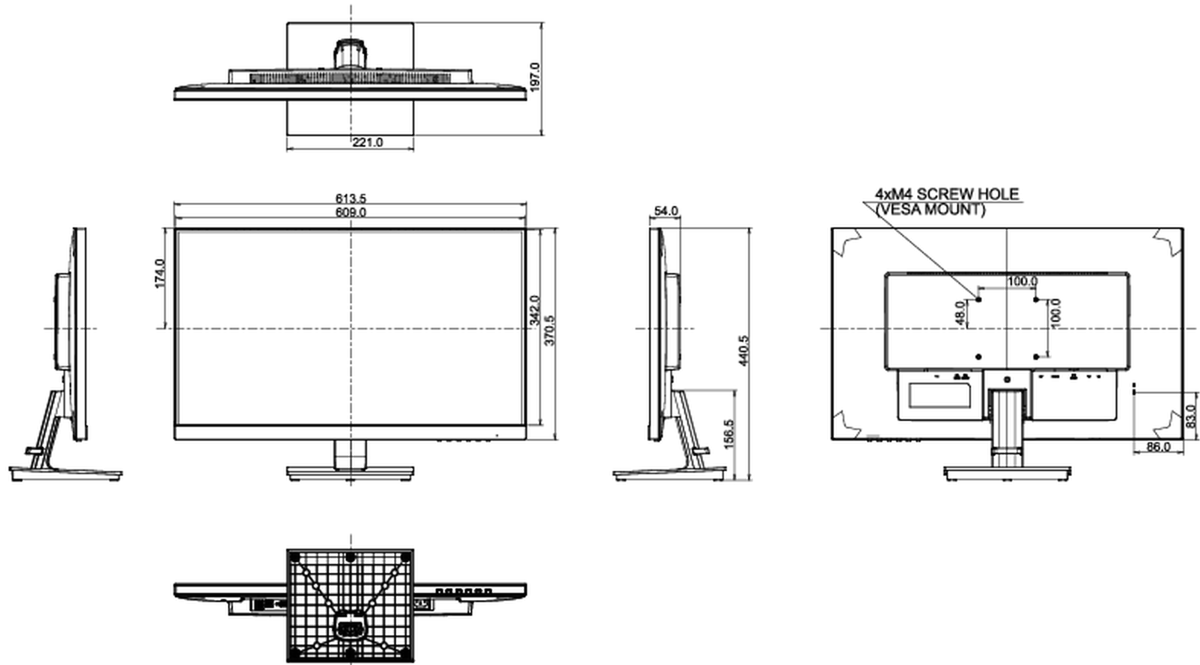

Other

quick start guide, safety guide

06 POWER MANAGEMENT

Power supply unit

internal

Power supply

AC 100 - 240V, 50/60Hz

Power usage

19.W typical, 0.3W stand by, 0.27W off mode

07 SUSTAINABILITY

Regulations

CE, TÜV-GS, EAC, RoHS support, ErP, WEEE, REACH, UKCA

Energy efficiency class (Regulation (EU) 2017/1369)

E

REACH SVHC

above 0.1%: Lead

08 DIMENSIONS / WEIGHT

Product dimensions W x H x D

613.5 x 440.5 x 197mm

Box dimensions W x H x D

690 x 451 x 140mm

Weight (without box)

5.3kg

Weight (with box)

6.6kg

EAN code

4948570115716

All trademarks and registered trademarks acknowledged. E & O E. Specification subject to change without notice. All LCD's comply with ISO-9241-307:2008 in connection with pixel defects.