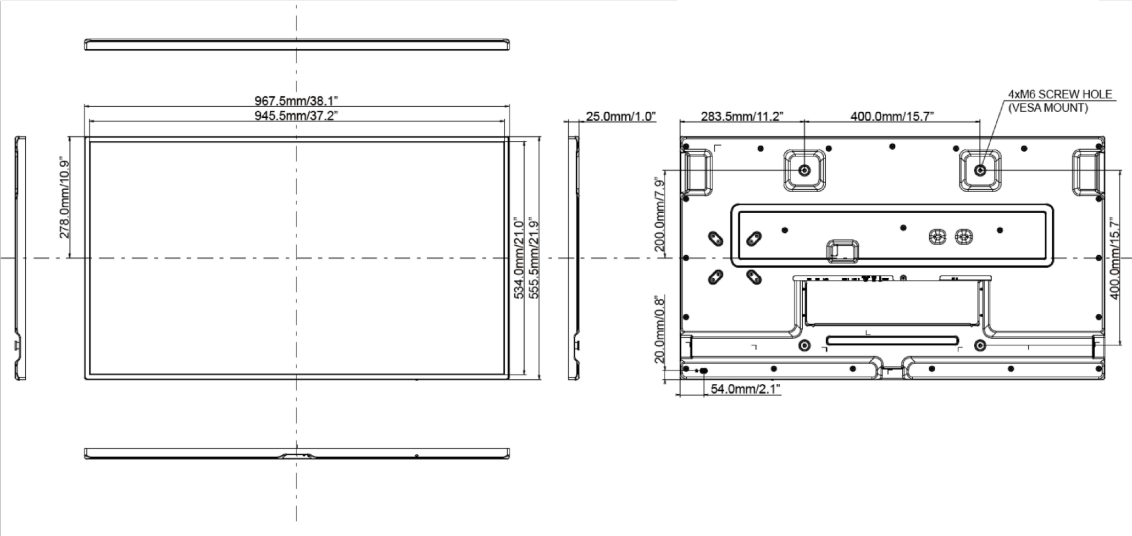

07 POWER MANAGEMENT

Power supply unit	external
Power supply	DC 24 V
Power usage	90W typical, 0.5W stand by, 0.3W off mode

08 SUSTAINABILITY

Regulations	CE, TÜV-Bauart, RoHS support, ErP, WEEE, REACH, UKCA
Energy efficiency class (Regulation (EU) 2017/1369)	G

09 DIMENSIONS / WEIGHT

Product dimensions W x H x D	967.5 x 555.5 x 25mm
Box dimensions W x H x D	1130 x 675 x 166mm
Weight (without box)	12.5kg
Weight (with box)	16.5kg
EAN code	4948570118533

PROLITE LH4370UHB-B1