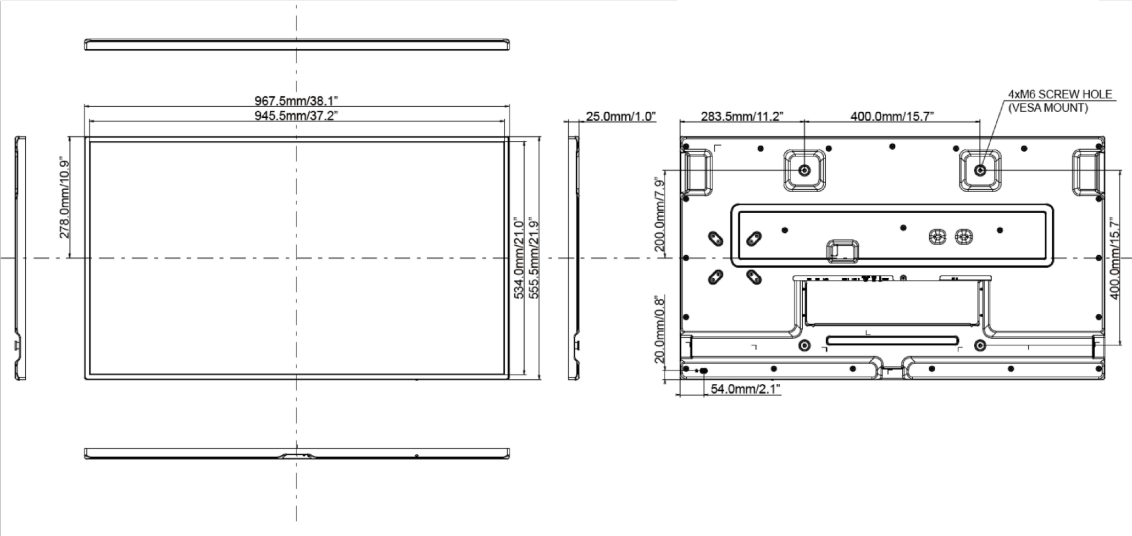

PROLITE LH4370UHB-B1

All trademarks and registered trademarks acknowledged. E & O E. Specification subject to change without notice. All LCD's comply with ISO-9241-307:2008 in connection with pixel defects.

© IIYAMA CORPORATION. ALL RIGHTS RESERVED