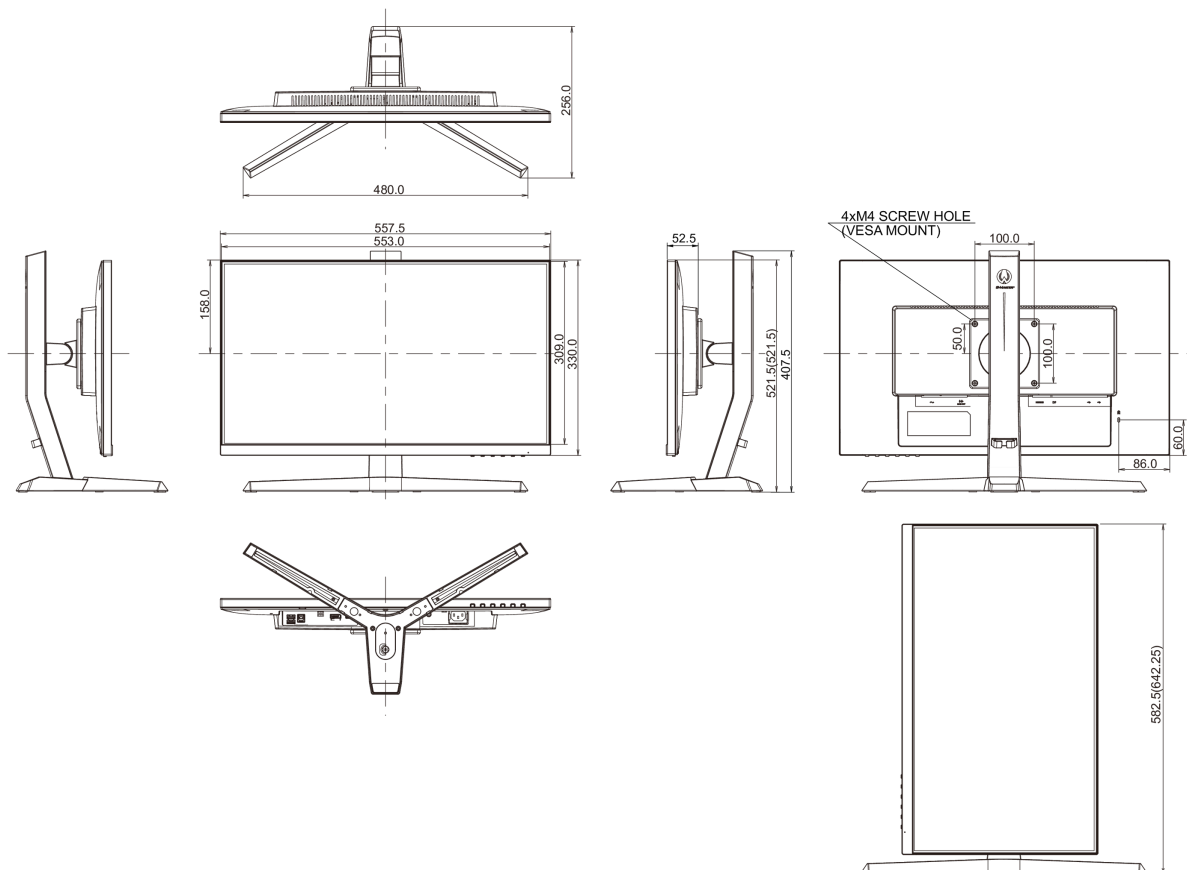

## 04 MECHANICAL

Display position adjustments	height, pivot (rotation), tilt
Height adjustment	130mm
Rotation (PIVOT function)	90°
Tilt angle	18° up; 3° down
VESA mounting	100 x 100mm
Cable management system	yes

## 08 DIMENSIONS / WEIGHT

Product dimensions W x H x D	557.5 x 391.5(521.5) x 256mm
Box dimensions W x H x D	711 x 420 x 214mm
Weight (without box)	4.5kg
Weight (with box)	6.5kg
EAN code	4948570118311

*All trademarks and registered trademarks acknowledged. E & O E. Specification subject to change without notice. All LCD's comply with ISO-9241-307:2008 in connection with pixel defects.*