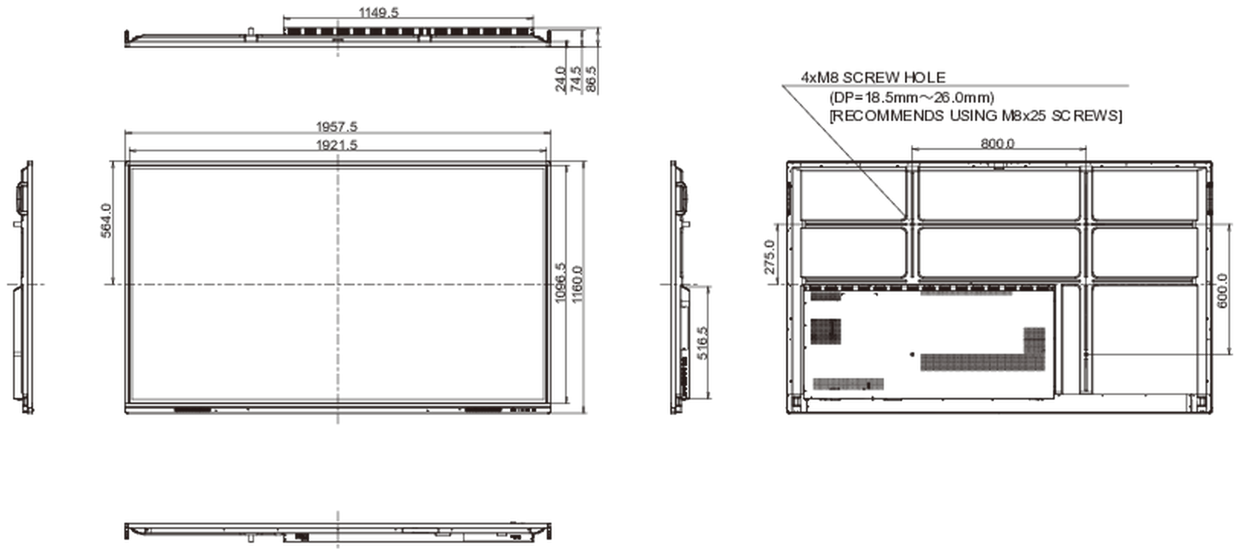

10 DIMENZIJE / TEŽINA

Dimenzije proizvoda Š x V x D	1957 x 1160 x 87mm
Dimenzije kutije Š x V x D	2123 x 280 x 1345mm
Težina (bez kutije)	66.8kg
Težina (sa kutijom)	91kg
EAN kod	4948570118854

All trademarks and registered trademarks acknowledged. E & O E. Specification subject to change without notice. All LCD's comply with ISO-9241-307:2008 in connection with pixel defects.