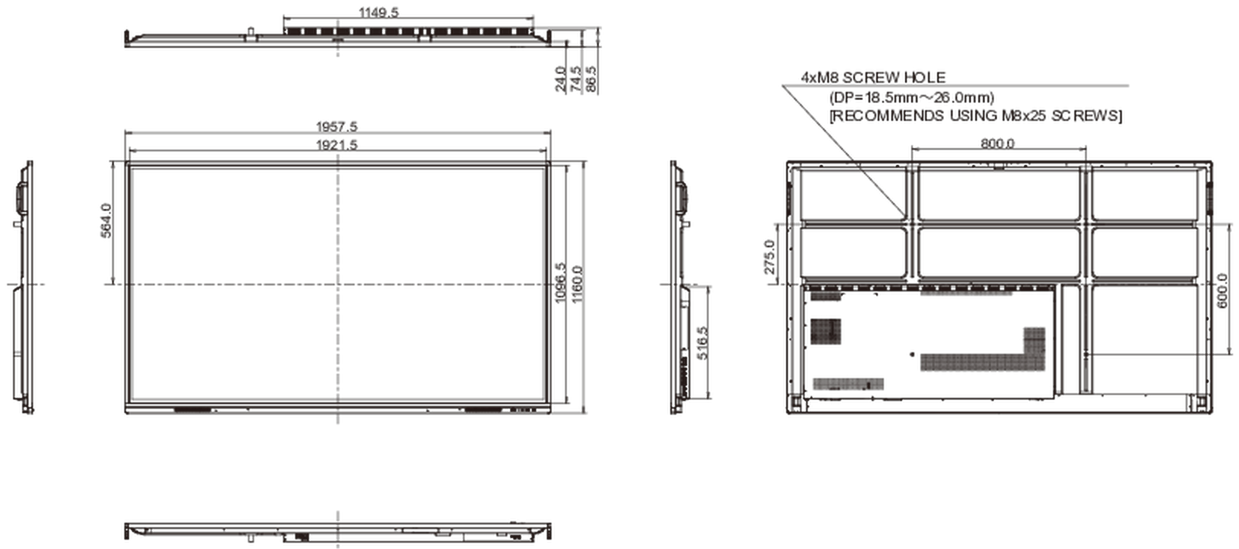

10 DIMENSIONS / WEIGHT

Product dimensions W x H x D	1957 x 1160 x 87mm
Box dimensions W x H x D	2123 x 280 x 1345mm
Weight (without box)	66.8kg
Weight (with box)	91kg
EAN code	4948570118854

© IYAMA CORPORATION. ALL RIGHTS RESERVED