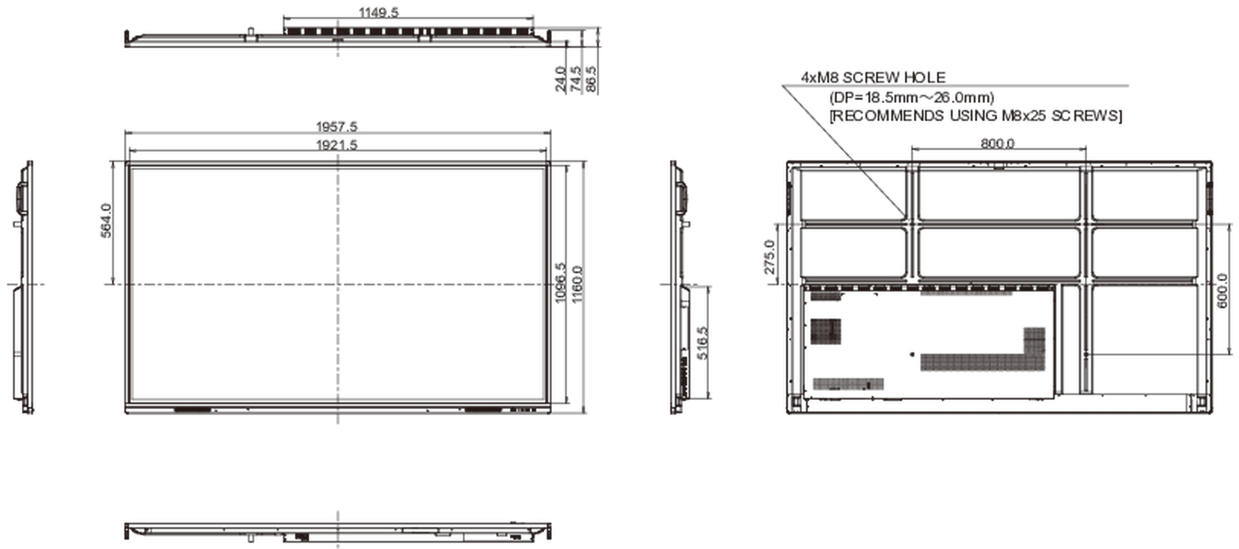

10 DIMENSIONS / WEIGHT

Product dimensions W x H x D	1957 x 1160 x 87mm
Box dimensions W x H x D	2123 x 280 x 1345mm
Weight (without box)	66.8kg
Weight (with box)	91kg
EAN code	4948570118854

All trademarks and registered trademarks acknowledged. E & O E. Specification subject to change without notice. All LCD's comply with ISO-9241-307:2008 in connection with pixel defects.